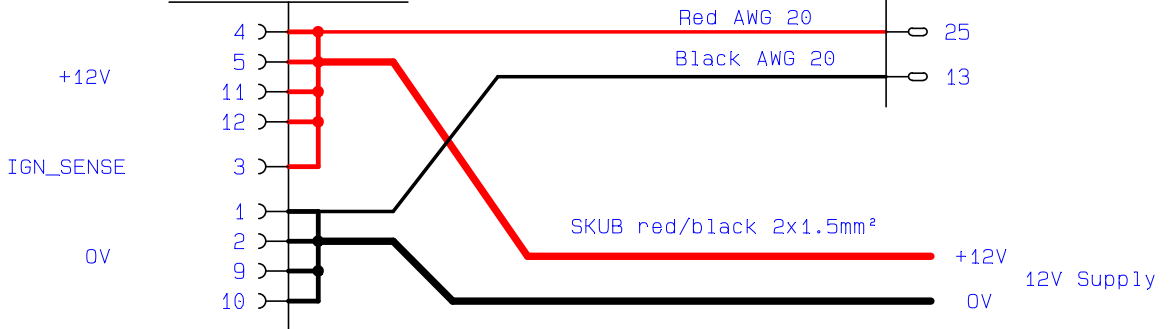

Sepura SRG3500 Tranceiver

Network Interface

15-pin High-Density Dsub Male

25-pin Dsub Male

15-pin Dsub Female

Cut and isolate x6

500mm

15-pin High-Density Dsub Male

25-pin Dsub Male

700mm

Cable Sepura SRG3500	Drawn by NEB	Page no 1
Document Cable connection	Rev H	Date 22-12-08
Nr 3015-05		
LS Elektronik AB		