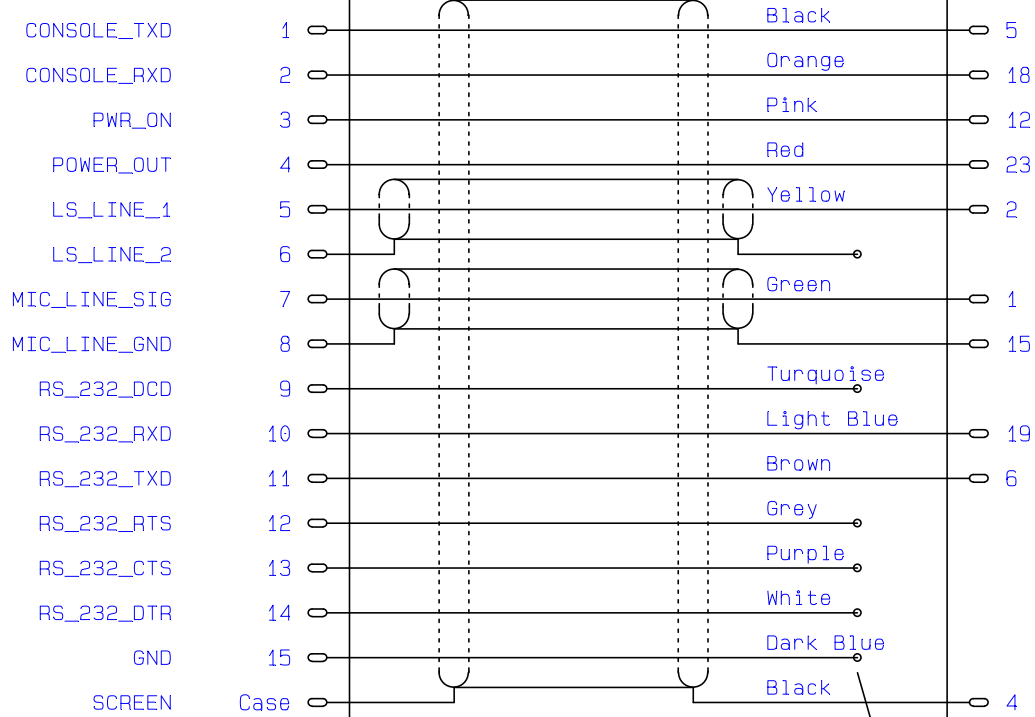

Sepura SRG3500 Tranceiver

Network Interface

15-pin High-Density Dsub Male

25-pin Dsub Male

15-pin Dsub Female

Cut and isolate x6

500mm

15-pin High-Density Dsub Male

25-pin Dsub Male

700mm

Cable Sepura SRG3500	Drawn by NEB	Page no 1
Document Cable connection	Rev H	Date 22-12-08
Nr 3015-05		
LS Elektronik AB		