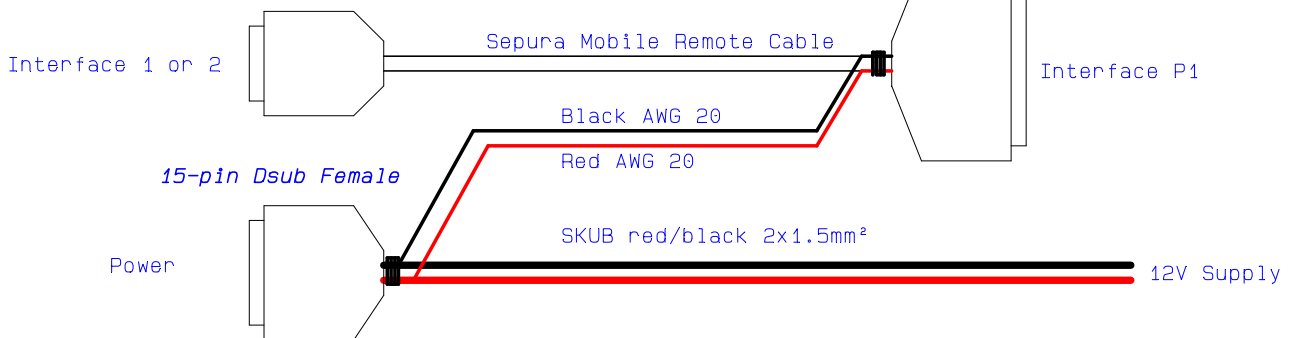

Sepura SRG3500 Tranceiver

Network Interface

15-pin High-Density Dsub Male

25-pin Dsub Male

15-pin Dsub Female

Cut and isolate x6

500mm

15-pin High-Density Dsub Male

25-pin Dsub Male

700mm

Cable Sepura SRG3500	Drawn by NEB	Page no 1
Document Cable connection	Rev H	Date 22-12-08
Nr 3015-05		
LS Elektronik AB		