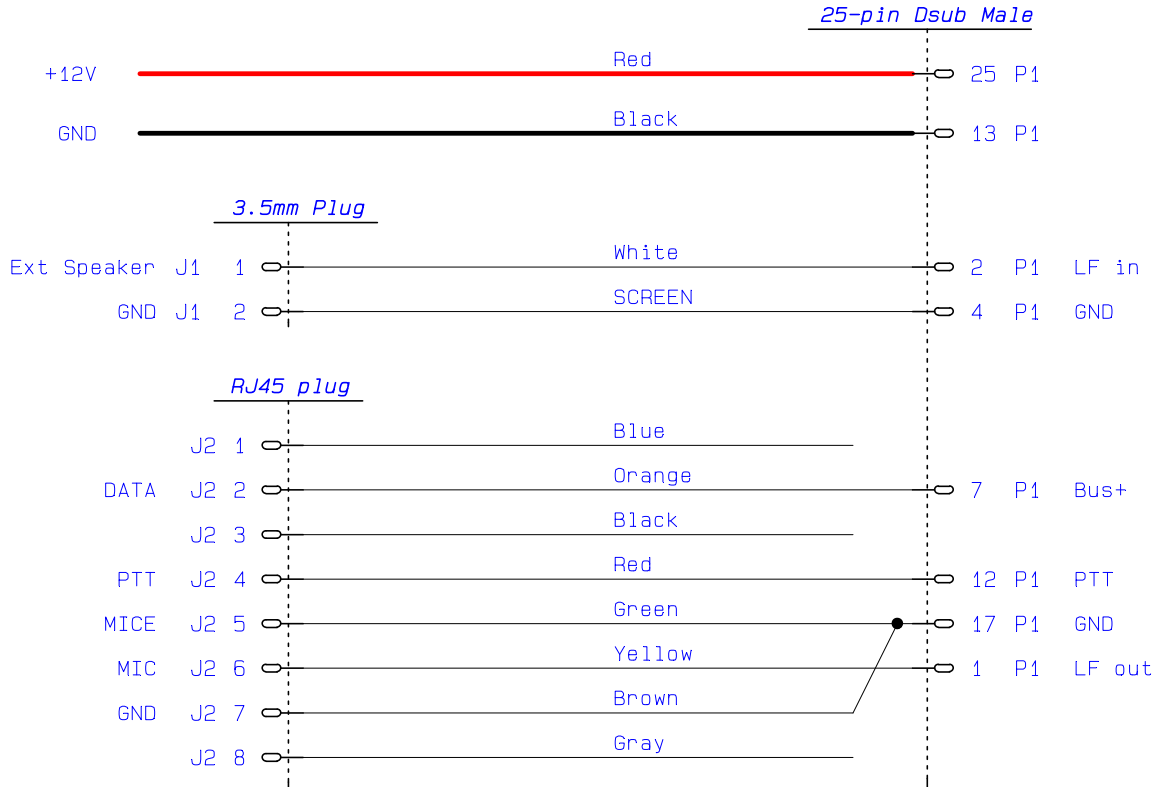

RJ-45 8-pole

Plug seen from cable entry

L = 500mm

Ext Speaker Connector
3.5mm plug

Mic Connector
RJ45 Plug

25-pin Dsub Male

Interface P1

L = 700mm

Connection Cable	Drawn by NEB	Page no 1
Document Cable drawing	Rev D	Date 18-06-19
ICOM IC-A120	Nr 3166-05	
LS Elektronik AB		