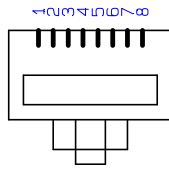

RJ-45 8-pole

Plug seen from cable entry

L = 500mm

Ext Speaker Connector
3.5mm plug

Mic Connector
RJ45 Plug

25-pin Dsub Male

Interface P1

L = 700mm