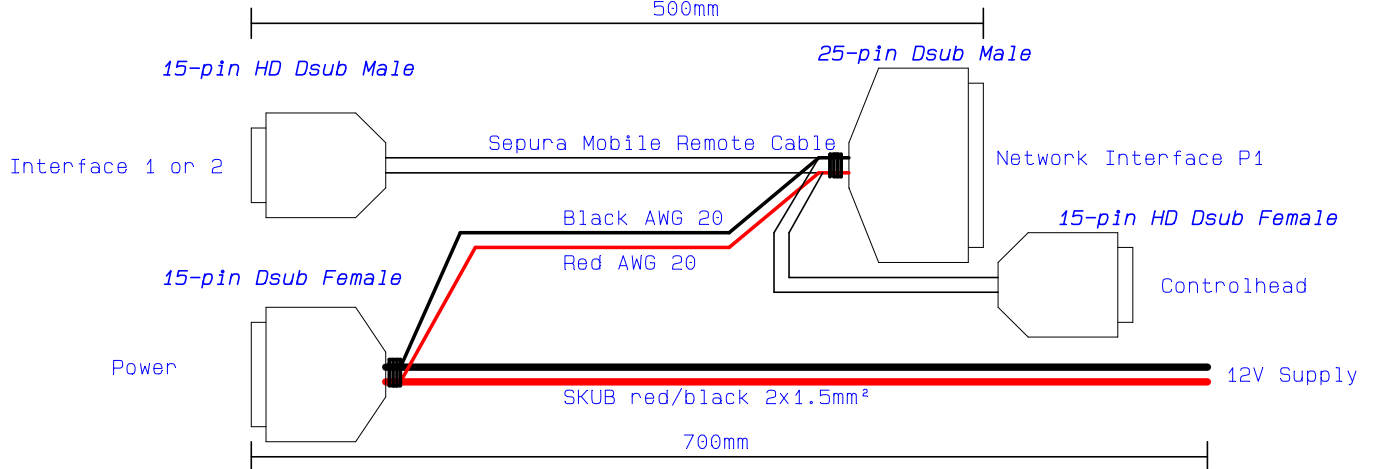

Sepura SRG3900 Transceiver
15-pin High-Density Dsub Male

SRG3900 Controlhead
15-pin High-Density Dsub Female

Cable Sepura SRG3900	Drawn by LST	Page no 1
Document Connection Cable	Rev C	Date 22-12-08
Nr 3224-00		
LS Elektronik AB		