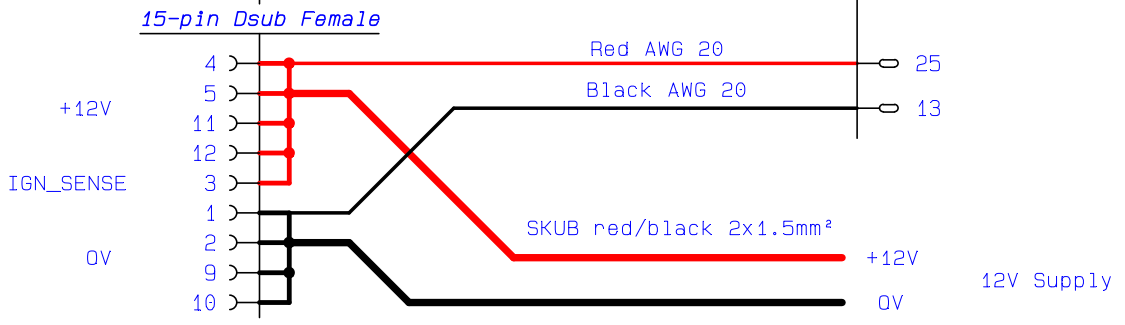

Sepura SRG3900 Transceiver
15-pin High-Density Dsub Male

SRG3900 Controlhead
15-pin High-Density Dsub Female

Cable Sepura SRG3900	Drawn by LST	Page no 1
Document Connection Cable	Rev C	Date 22-12-08
Nr 3224-00		
LS Elektronik AB		