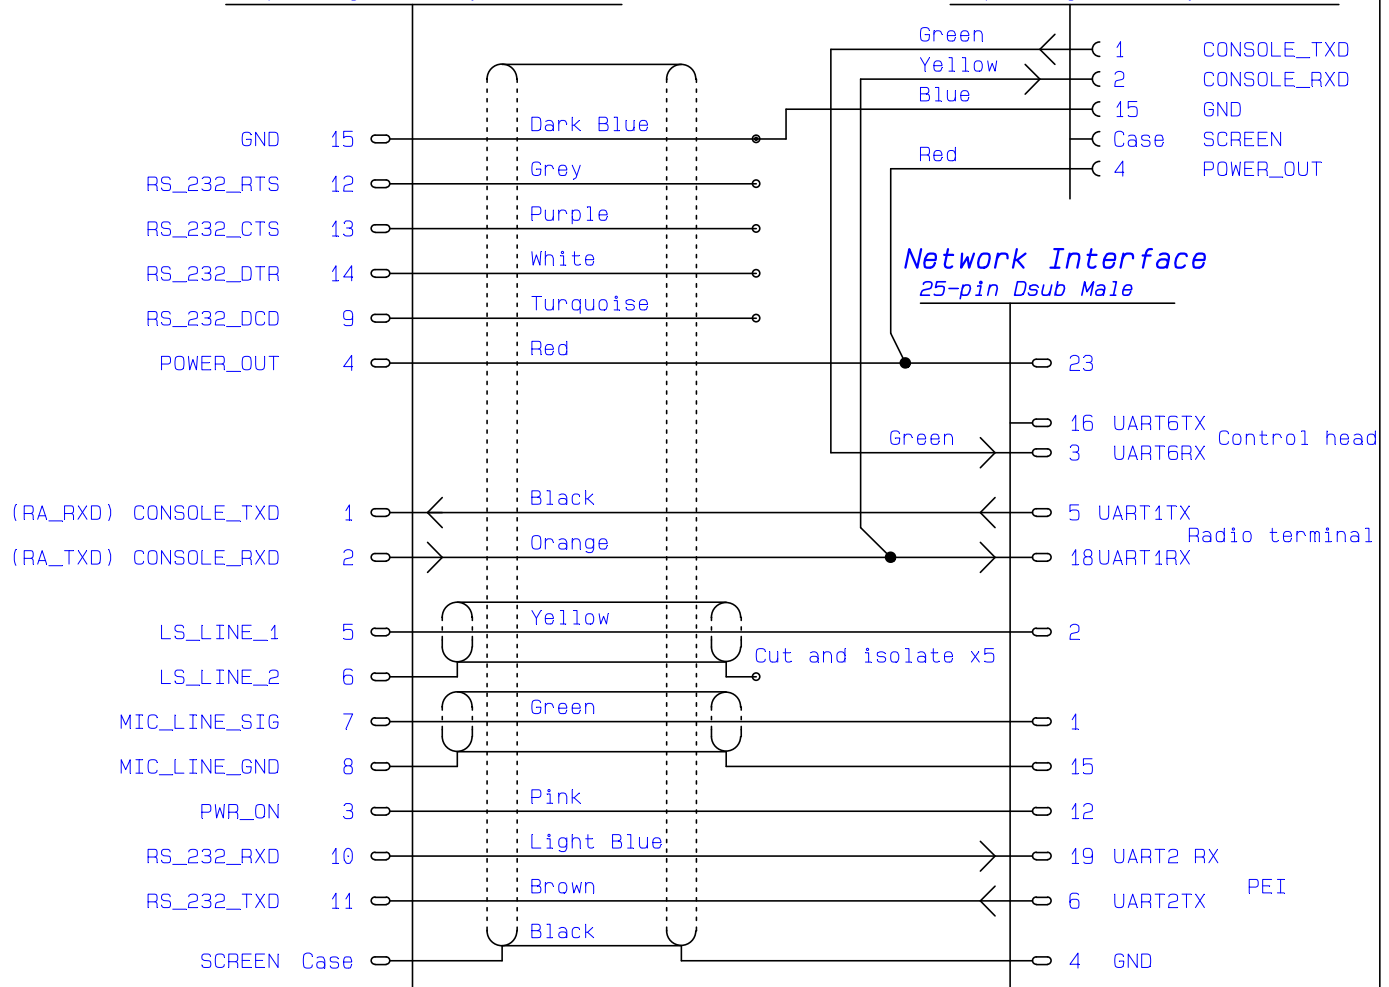

Sepura SRG3900 Transceiver
15-pin High-Density Dsub Male

SRG3900 Controlhead
15-pin High-Density Dsub Female

Cable Sepura SRG3900	Drawn by LST	Page no 1
Document Connection Cable	Rev C	Date 22-12-08
Nr 3224-00		
LS Elektronik AB		