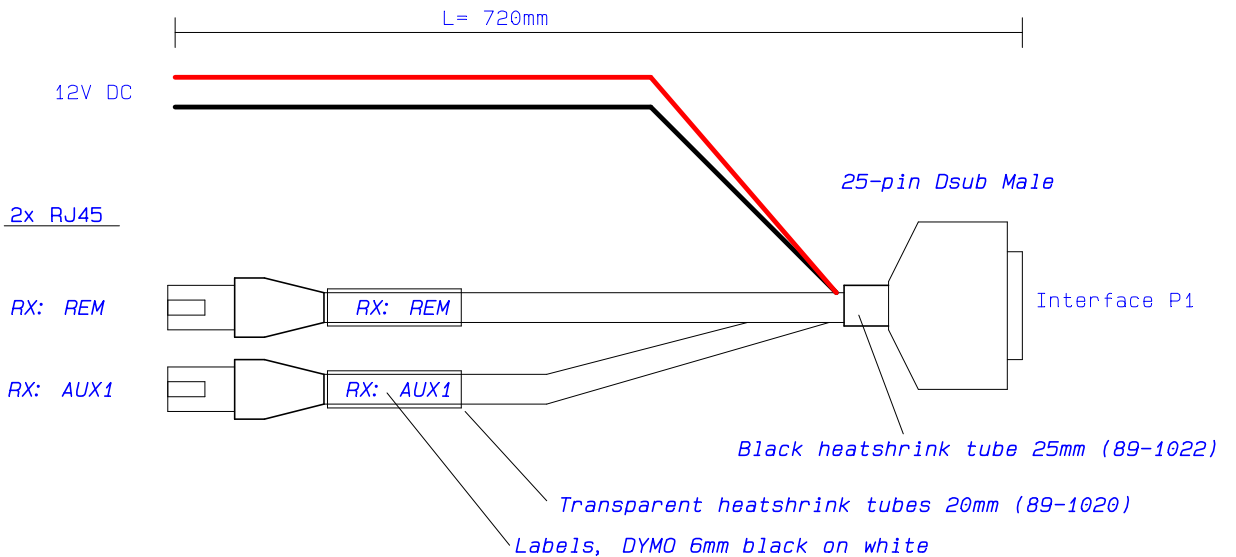

RJ-45 8-pole

Plug seen from cable entry

Connection Cable	Drawn by NEB	Page no 1
Document Cable drawing	Rev A	Date 20-05-25
JOTRON TR-7750 RX only	Nr	
LS Elektronik AB	<b>3268-05</b>	