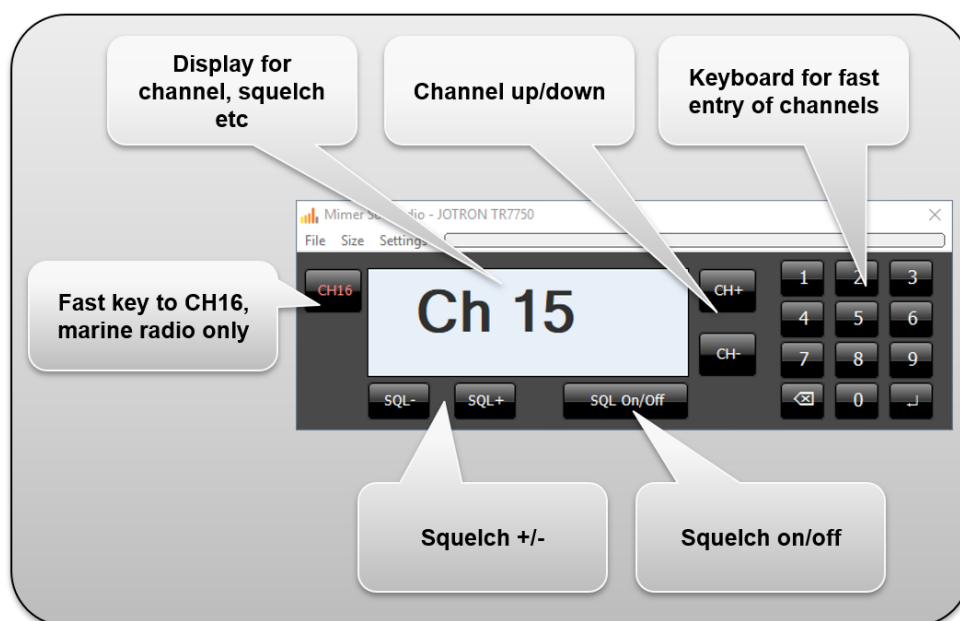

Virtual Control Head functions

Showing the marine version with fast key to CH16.