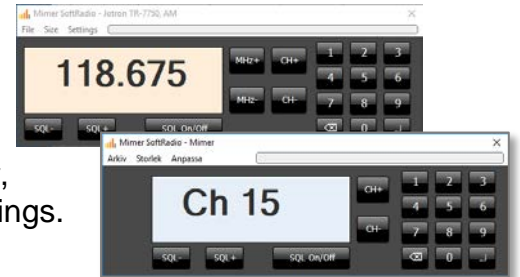

Cable Kit 3268 Interface 3009/45 & 3009/37

Mimer SoftRadio – Jotron RA7203 (The receiver of TR-7750 / TR-7750C)

Remote functionality

This cable kit will together with the Mimer Network Interface give remote control of the radios Rx audio.

It will also present a virtual control head, to the operator, with remote control of channel change and squelch settings.

Radio programming

The interface is pre-set for the following radio default settings:
Rx Config/Audio/Line Output Level/0.0dBm

See screen shot on next page.