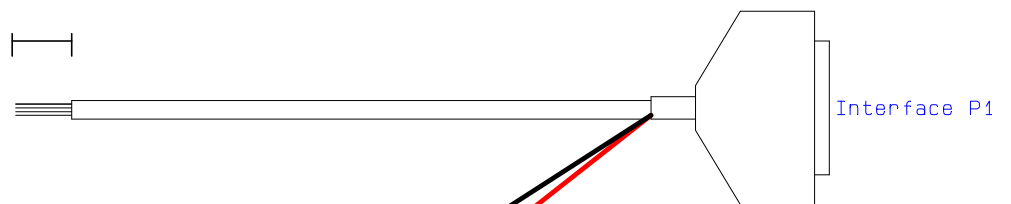

l = 30 mm

25-pin Dsub Male

Connection Cable	Drawn by NEB	Page no 1
Document Cable drawing	Rev A	Date 21-08-25
For NDB	Nr 3300-05	
LS Elektronik AB		