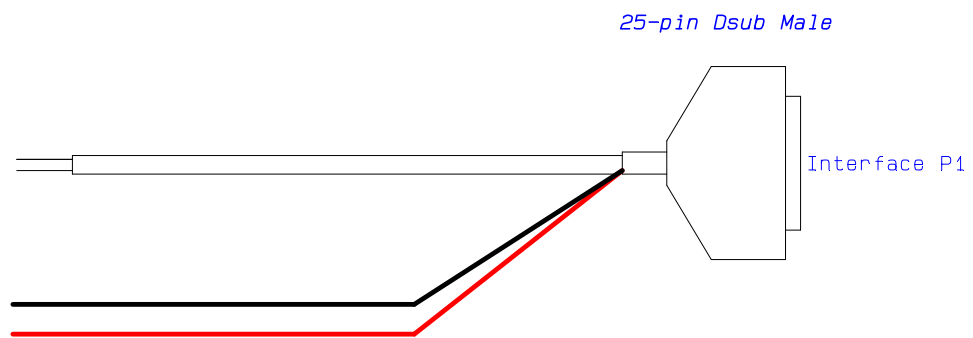

PTT Out is Relay contact. Max 60V / 0.5A

Connection Cable	Drawn by NEB	Page no 1
Document Cable drawing	Rev A	Date 21-09-16
Radio wo Panel, 6 wire, Relay PTT	Nr	3301
LS Elektronik AB		