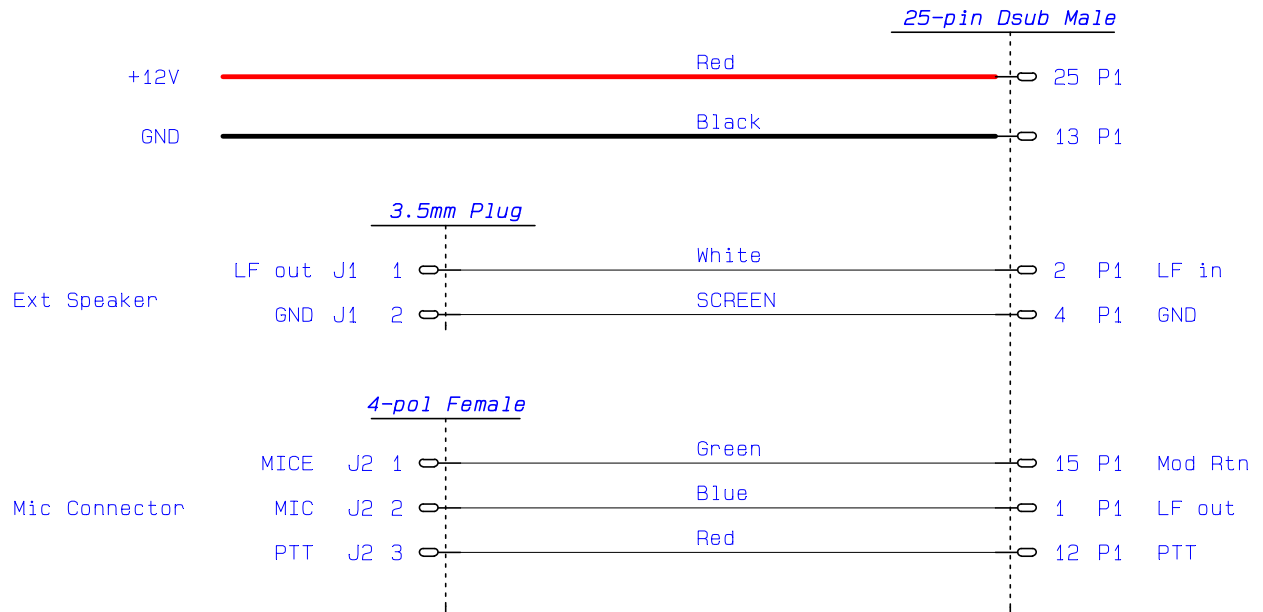

Mic connector seen from cable entry

Connection Cable	Drawn by NEB	Page no 1
Document Cable drawing	Rev A	Date 21-11-08
Superstar Transceiver	Nr <b>3310-05</b>	
<b>LS Elektronik AB</b>		