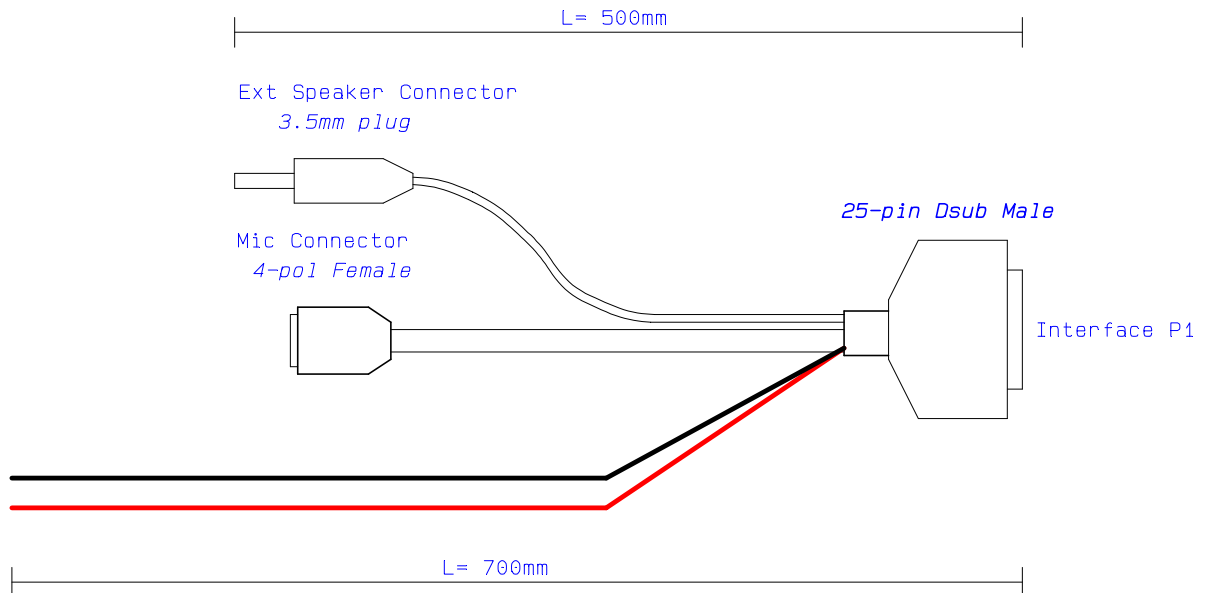

Mic connector seen from cable entry

Connection Cable	Drawn by NEB	Page no 1
Document Cable drawing	Rev A	Date 21-11-08
Superstar Transceiver	Nr <b>3310-05</b>	
<b>LS Elektronik AB</b>		