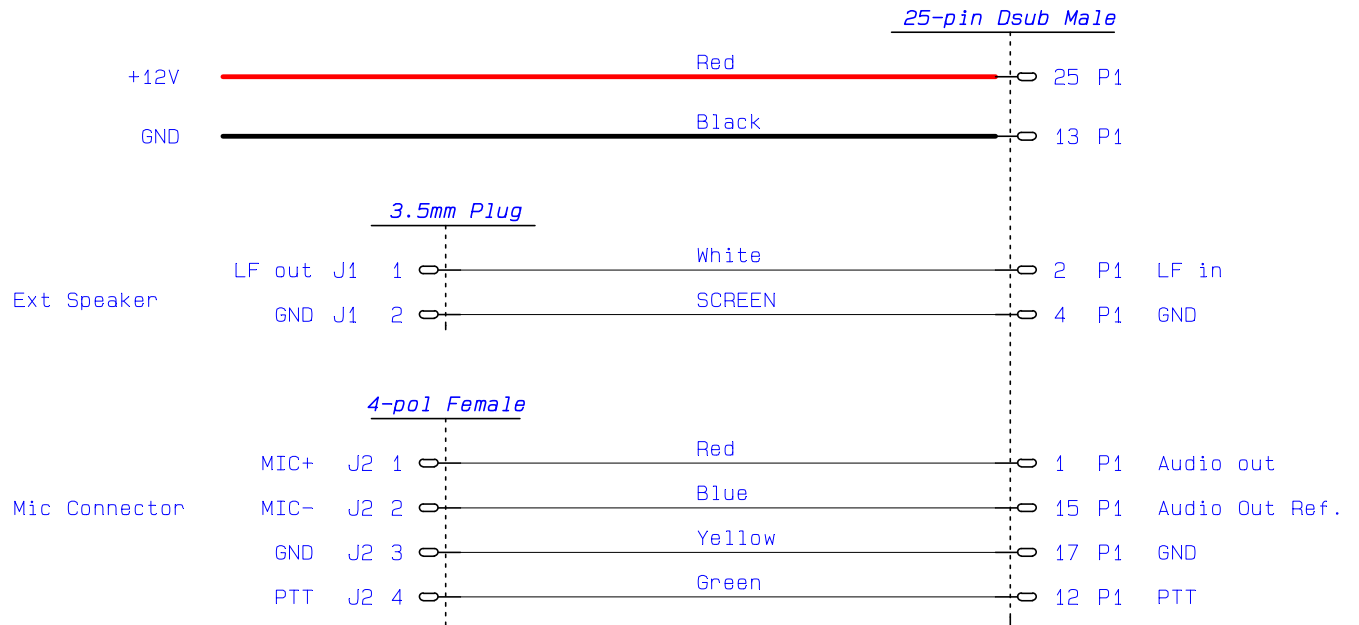

Mic connector seen from cable entry

| | | |
|---------------------------|----------------------|------------------|
| Connection Cable | Drawn by NEB | Page no 1 |
| Document Cable drawing | Rev B | Date 22-02-15 |
| WTR388 | Nr 3318-05 | |
| LS Elektronik AB | | |