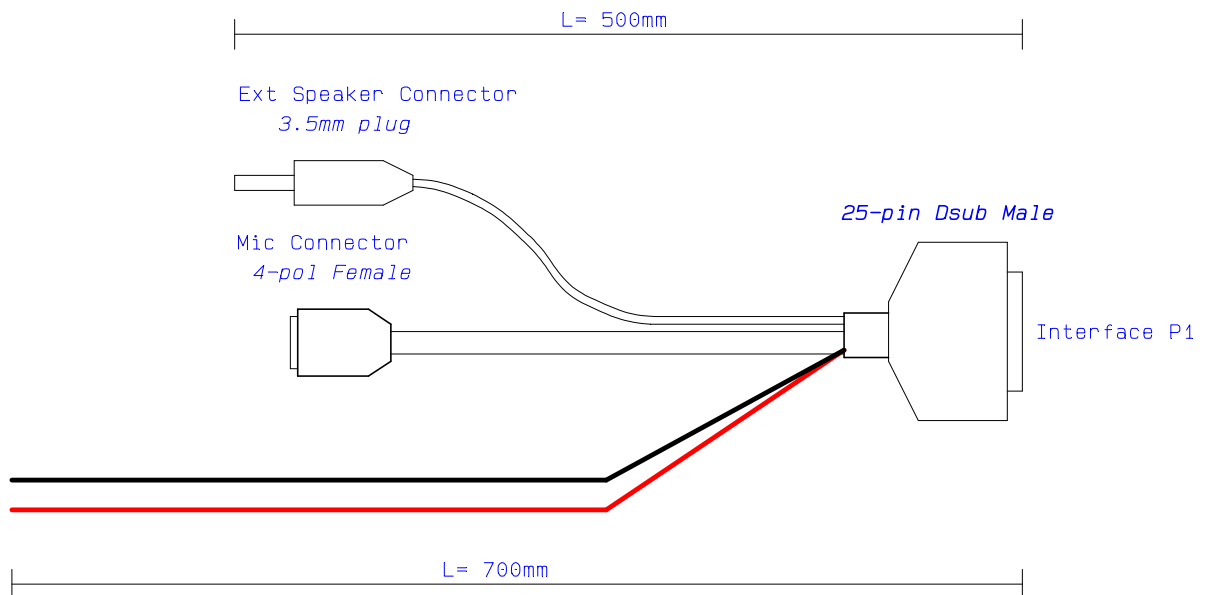

Mic connector seen from cable entry

| | | |
|---------------------------|----------------------|------------------|
| Connection Cable | Drawn by NEB | Page no 1 |
| Document Cable drawing | Rev B | Date 22-02-15 |
| WTR388 | Nr 3318-05 | |
| LS Elektronik AB | | |