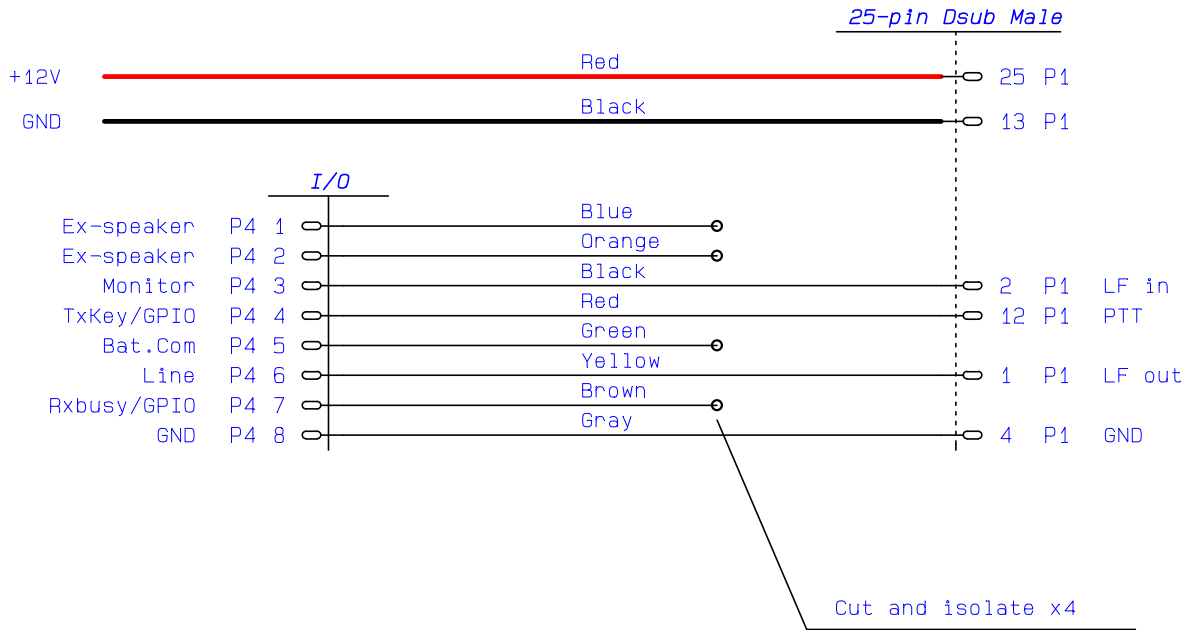

RJ-45 8-pole

Plug seen from cable entry

Connection Cable	Drawn by NEB	Page no 1
Document Cable drawing	Rev A	Date 23-10-19
Jotron TR910	Nr	3418-05
LS Elektronik AB		