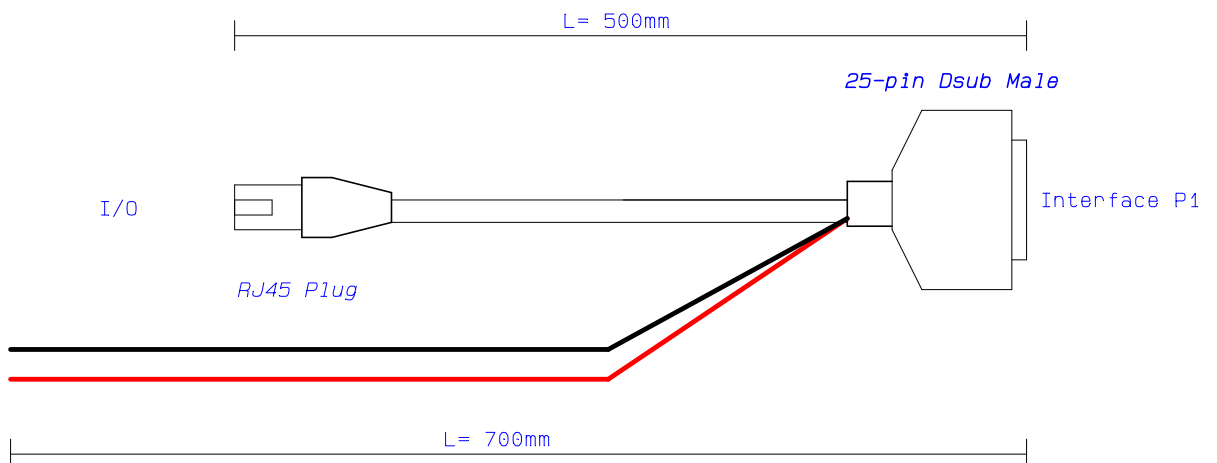

RJ-45 8-pole

Plug seen from cable entry

Connection Cable	Drawn by NEB	Page no 1
Document Cable drawing	Rev A	Date 23-10-19
Jotron TR910	Nr	3418-05
LS Elektronik AB		