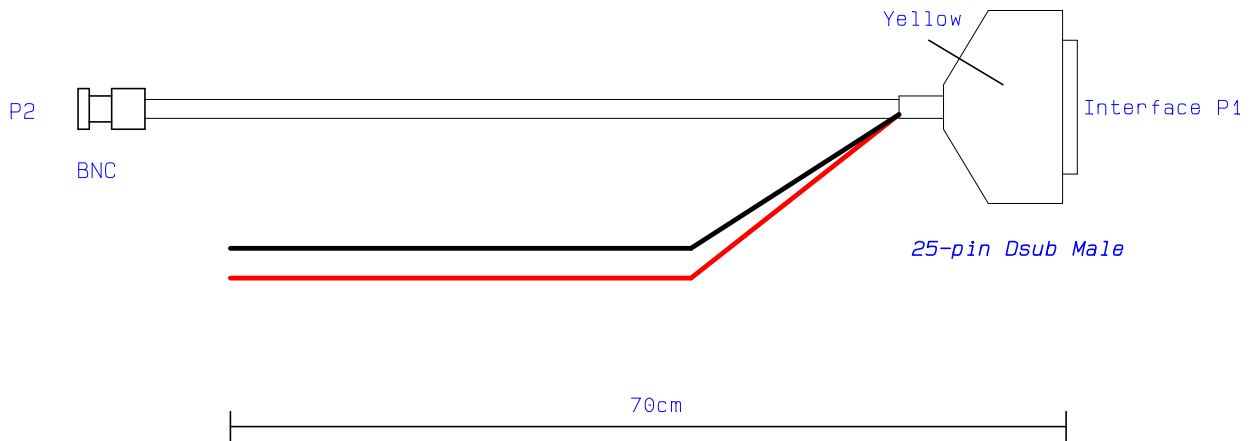

150cm

Connection Cable	Drawn by NEB	Page no 1
Document Cable drawing	Rev A	Date 24-02-15
For external Microphone	Nr	3428-05
LS Elektronik AB		