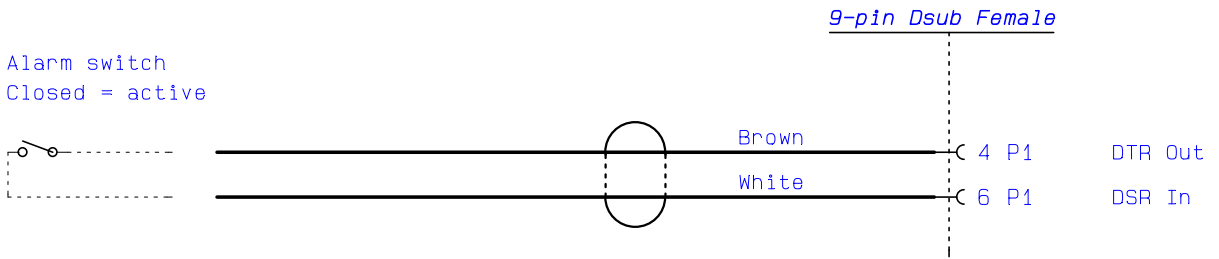

Alarm switch
Closed = active

9-pin Dsub Female

L = 2m

Connection Cable	Drawn by NEB	Page no 1
Document Cable drawing	Rev A	Date 25-01-20
Alarm input cable	Nr	3494-05
LS Elektronik AB		