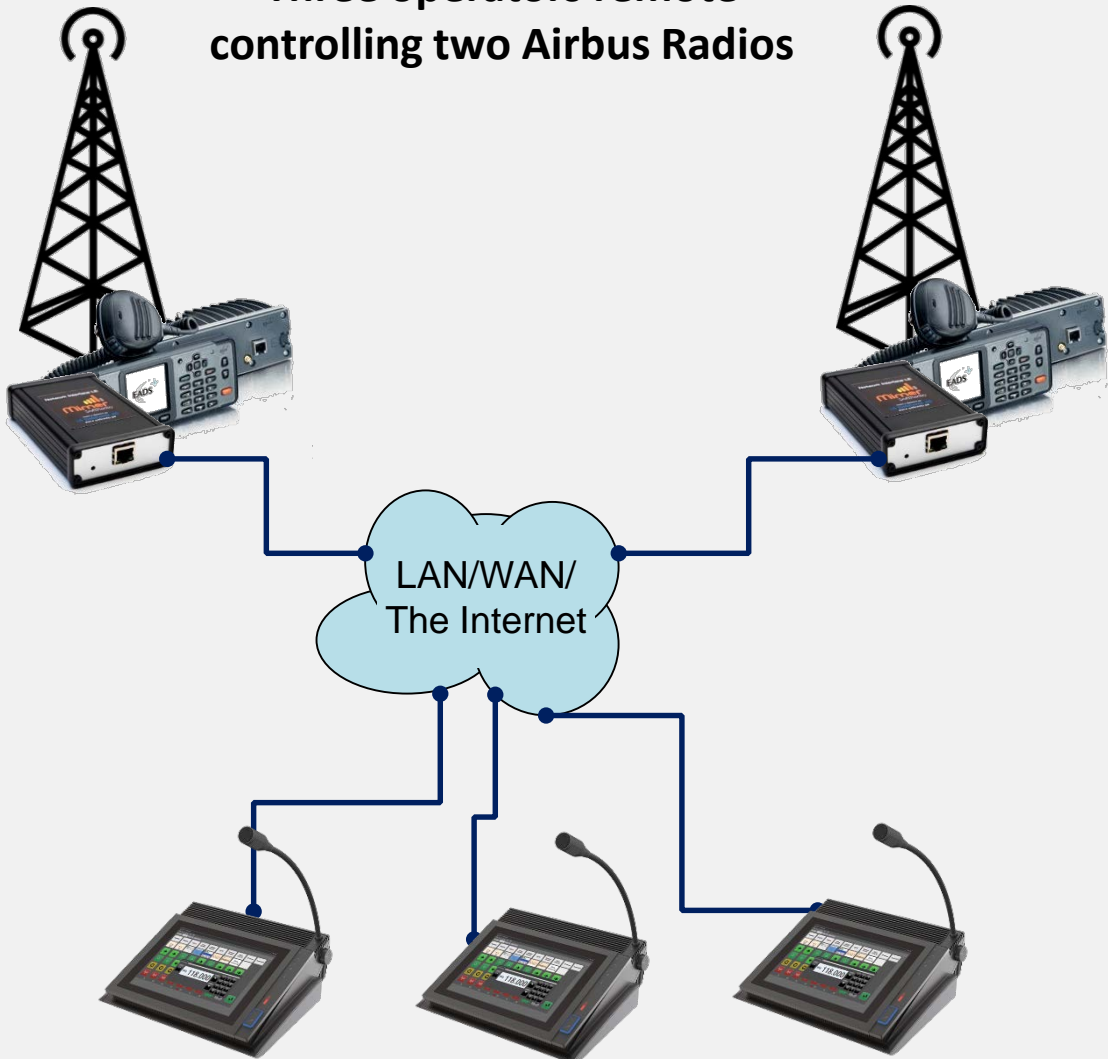

Three operators remote controlling two Airbus Radios

LS Elektronik AB
www.lse.se
+46 836 42 25

More information here:
www.lse.se/airbus
www.lse.se/users