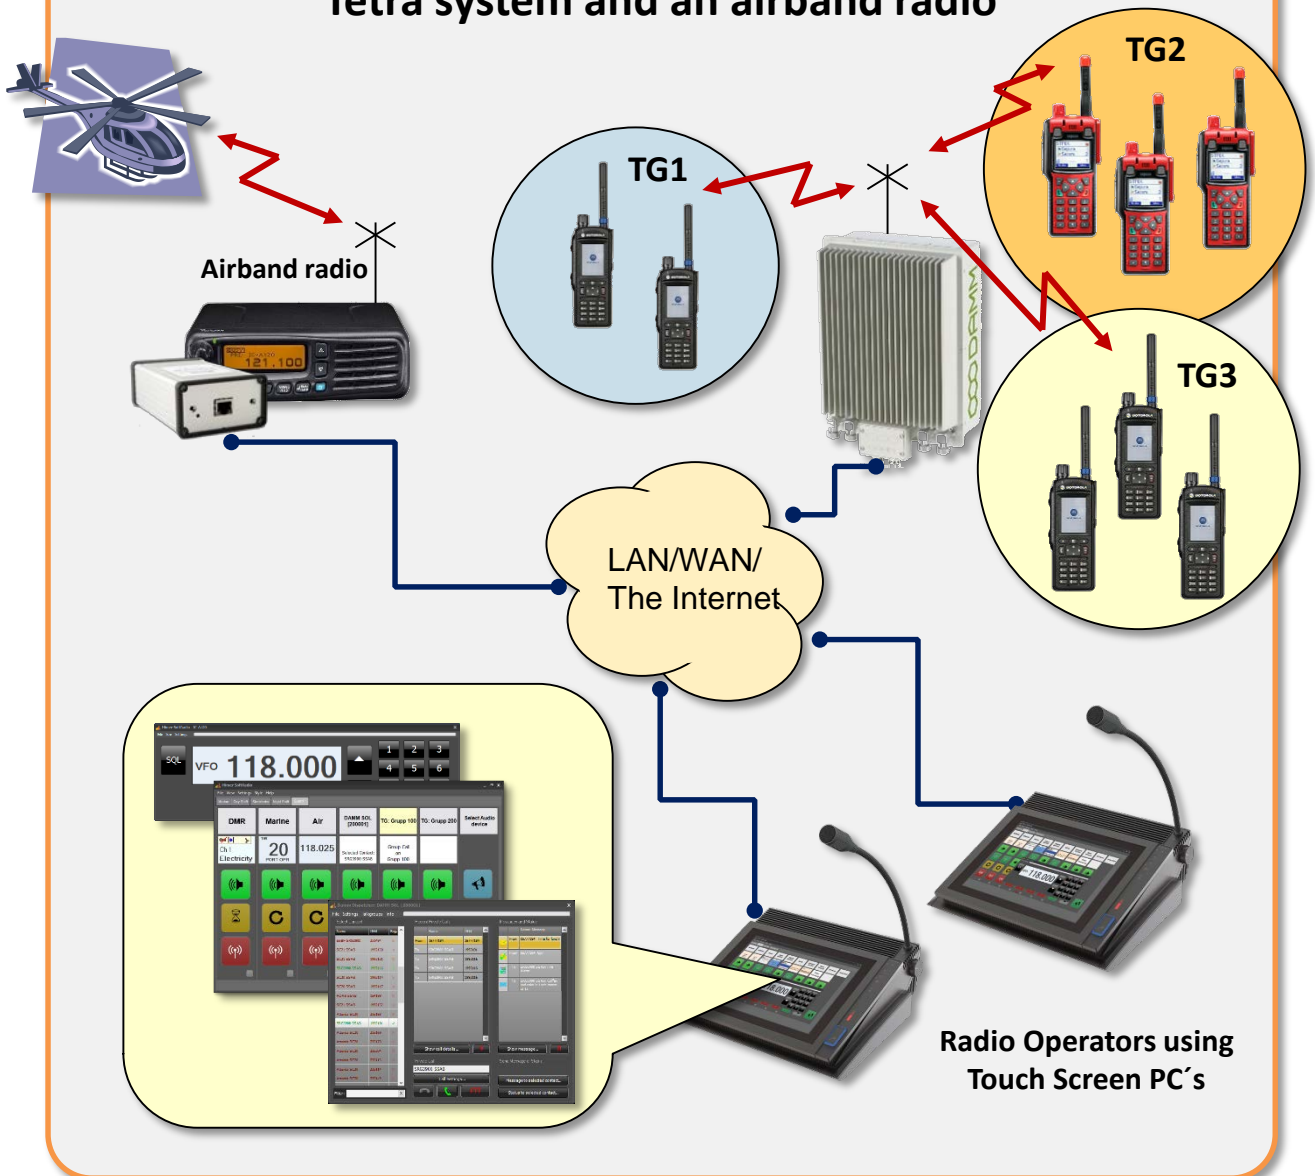

Connecting radios all over the world

Remote control your Damm Tetra system

Damm Tetra base station

SoftRadio with both radios and Damm talkgroups

Mimer SoftRadio is a system to remote control two way radios over LAN, WAN or the Internet. The operator uses a standard Windows PC, with the SoftRadio software, and standard audio accessories.

Each operator can handle many talkgroups and many operators can handle the same Tetra system.

The remote control option for the Damm Tetra system includes not only audio and PTT functions but also talk group change, SDS messaging, private calls, DGNA and emergency handling.

The system allows for mixing of other radio types at the same operator, so that also analogue or digital radios can be controlled. Also phones and intercoms can be operated from the same PC GUI.

Optionally all audio can be recorded and calls can be cross patched between standard radios and the Tetra system.

Other radio types can also be controlled from the same operator software.

Control panel for the Damm system

Markets

- Airports
- Large industry
- Wind power farms
- Offshore industry
- On-board ships

Two operators remote controlling a Tetra system and an airband radio