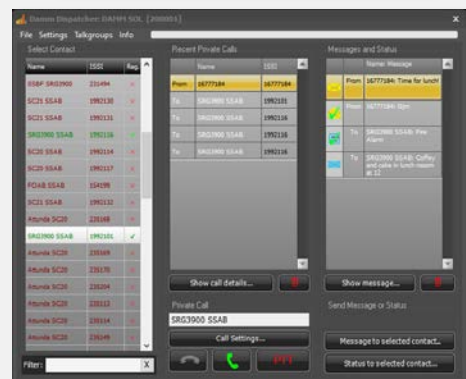

Control panel for the Damm system