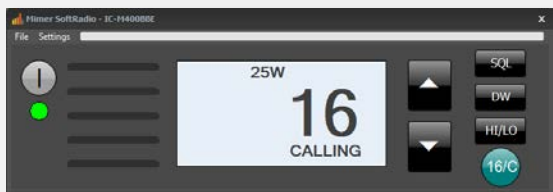

Connecting radios all over the world

Remote control your Icom marine radio using VoIP audio

Virtual Control Head of Icom marine radios

Mimer SoftRadio is a system to remote control two way radios over LAN, WAN or the Internet. The operator uses a standard Windows PC and standard audio accessories.

Each operator can handle many radios and each radio can be remote controlled by many operators.

The remote control option for the Icom Marine Radios includes not only audio and PTT functions but also channel change, squelch setting, dual watch, power high/low and quick select of CH16.

The system allows for mixing of radio types at the same operator, so that also other analogue radios or digital radios as DMR or Tetra can be controlled. Also phones and intercoms can be operated from the same PC.