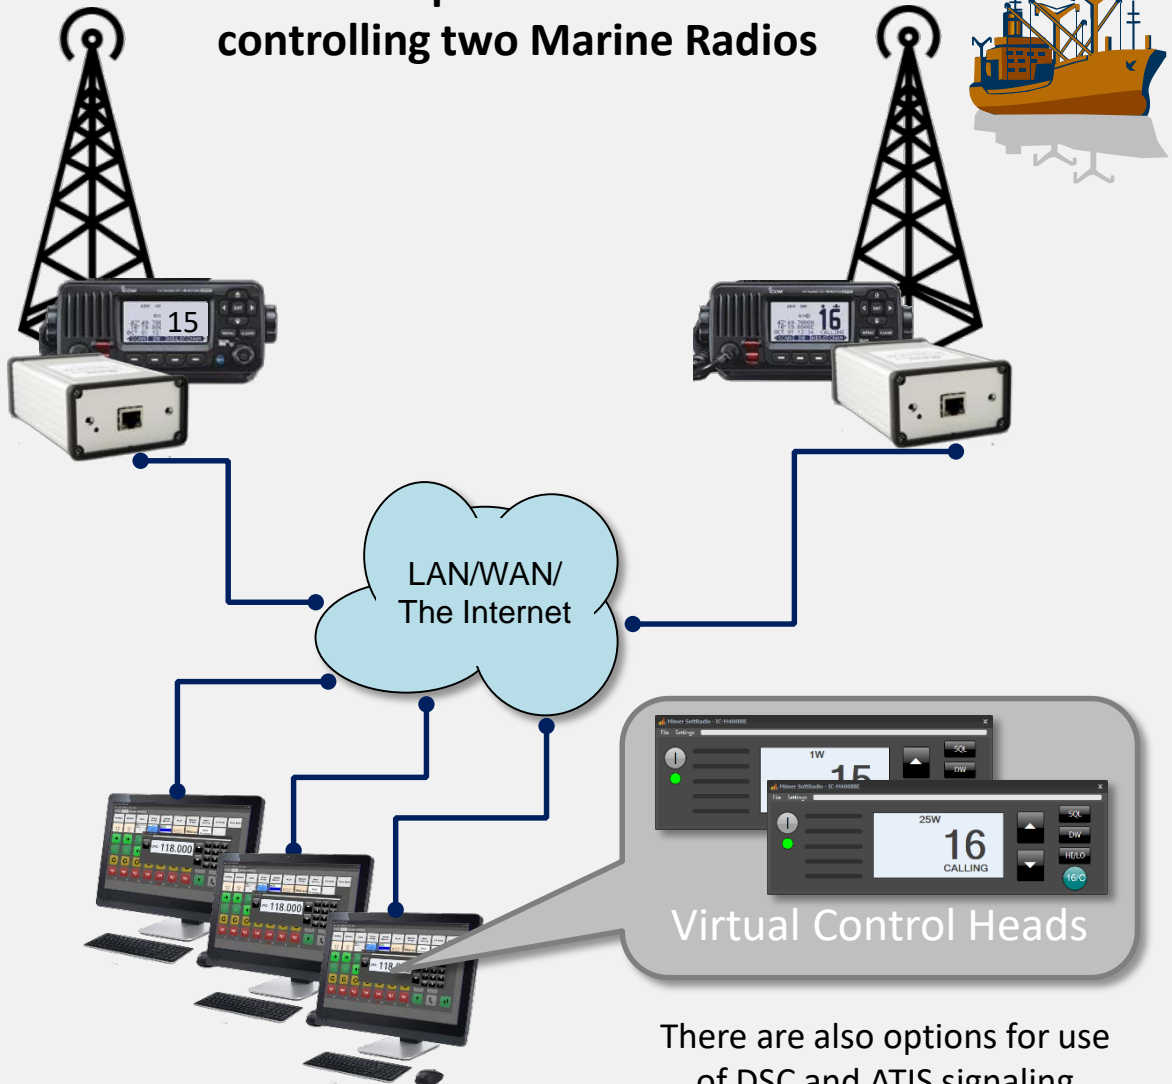

Three operators remote controlling two Marine Radios

LS Elektronik AB
www.lse.se
+46-8-36 42 25

More information here:
www.lse.se/IcomMarine