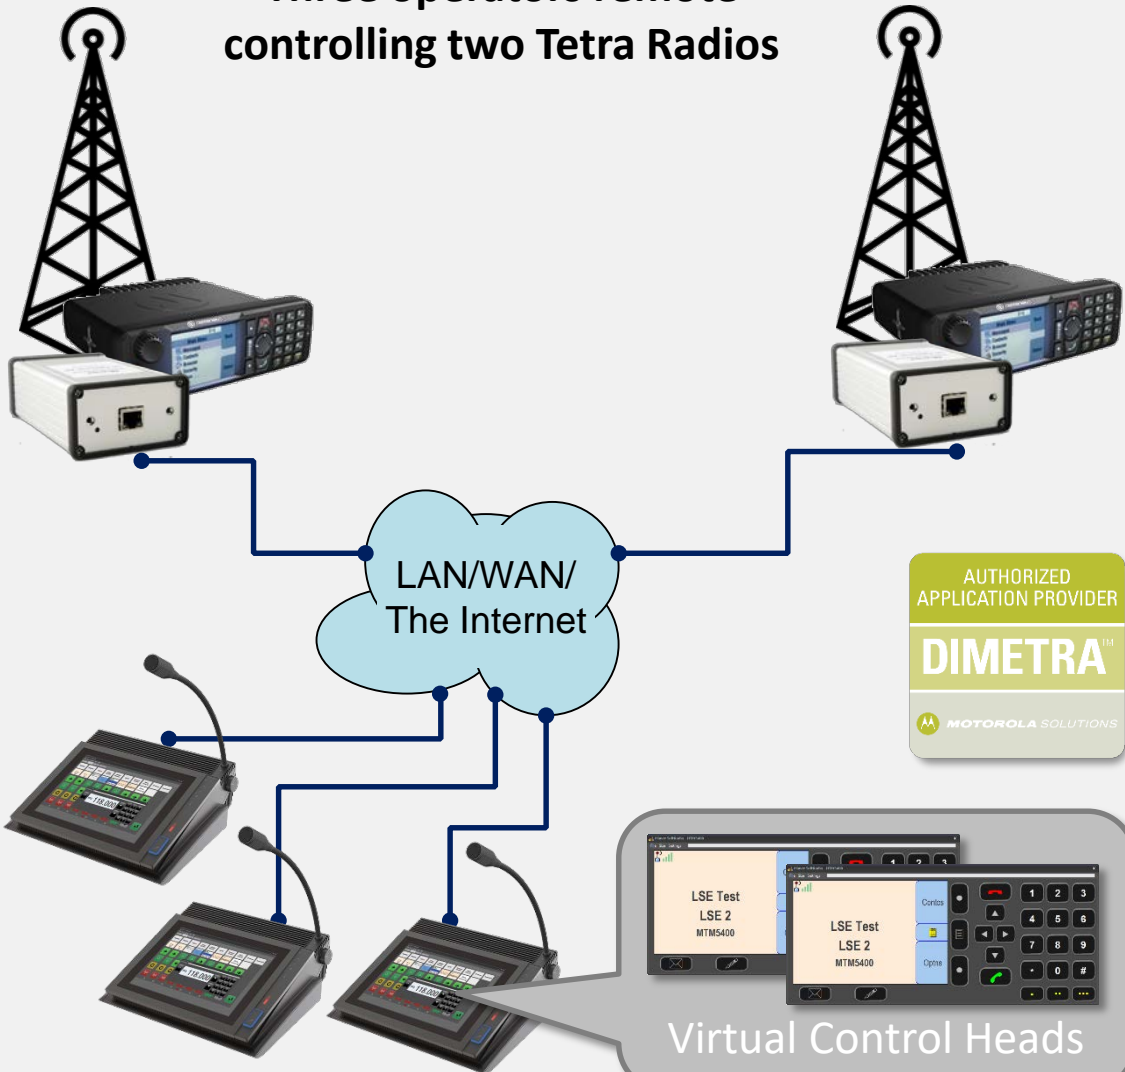

Three operators remote controlling two Tetra Radios

LS Elektronik AB
www.lse.se
+46 836 42 25

More information here:
www.lse.se/mtm
www.lse.se/users