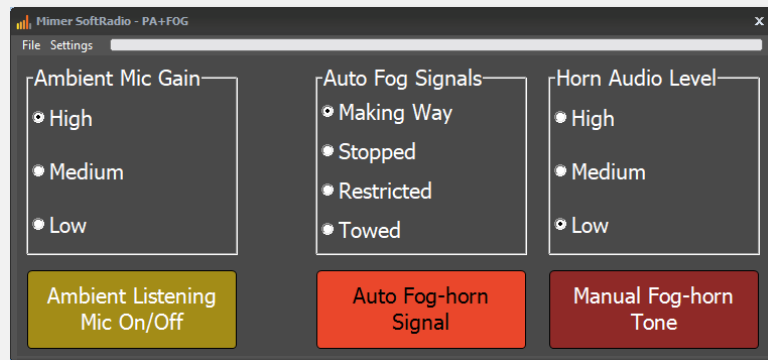

Connecting radios all over the world

Remote control a PA Speaker and Fog Horn from SoftRadio.

Device panel for control of the PA and Fog Horn

Mimer SoftRadio is a system to remote control two way radios over LAN, WAN or the Internet. The operator uses a standard Windows PC and standard audio accessories. **“-It feels like sitting in front of the radio”**

Each operator can handle many radios and each radio can be remote controlled by many operators.

With the special network interface a PA speaker can be connected instead of a radio unit. This means that the radio operator also can make announcements over a PA, using the same software and microphone as for the radio calls.

The interface is preprogrammed with fog horn signals, so that the PA can act as a fog warning, for example, onboard an unmanned vessel.

Also prerecorded voice messages can be used in the PA speaker.

The interface also has a microphone port that can be used for onboard ambient listening.