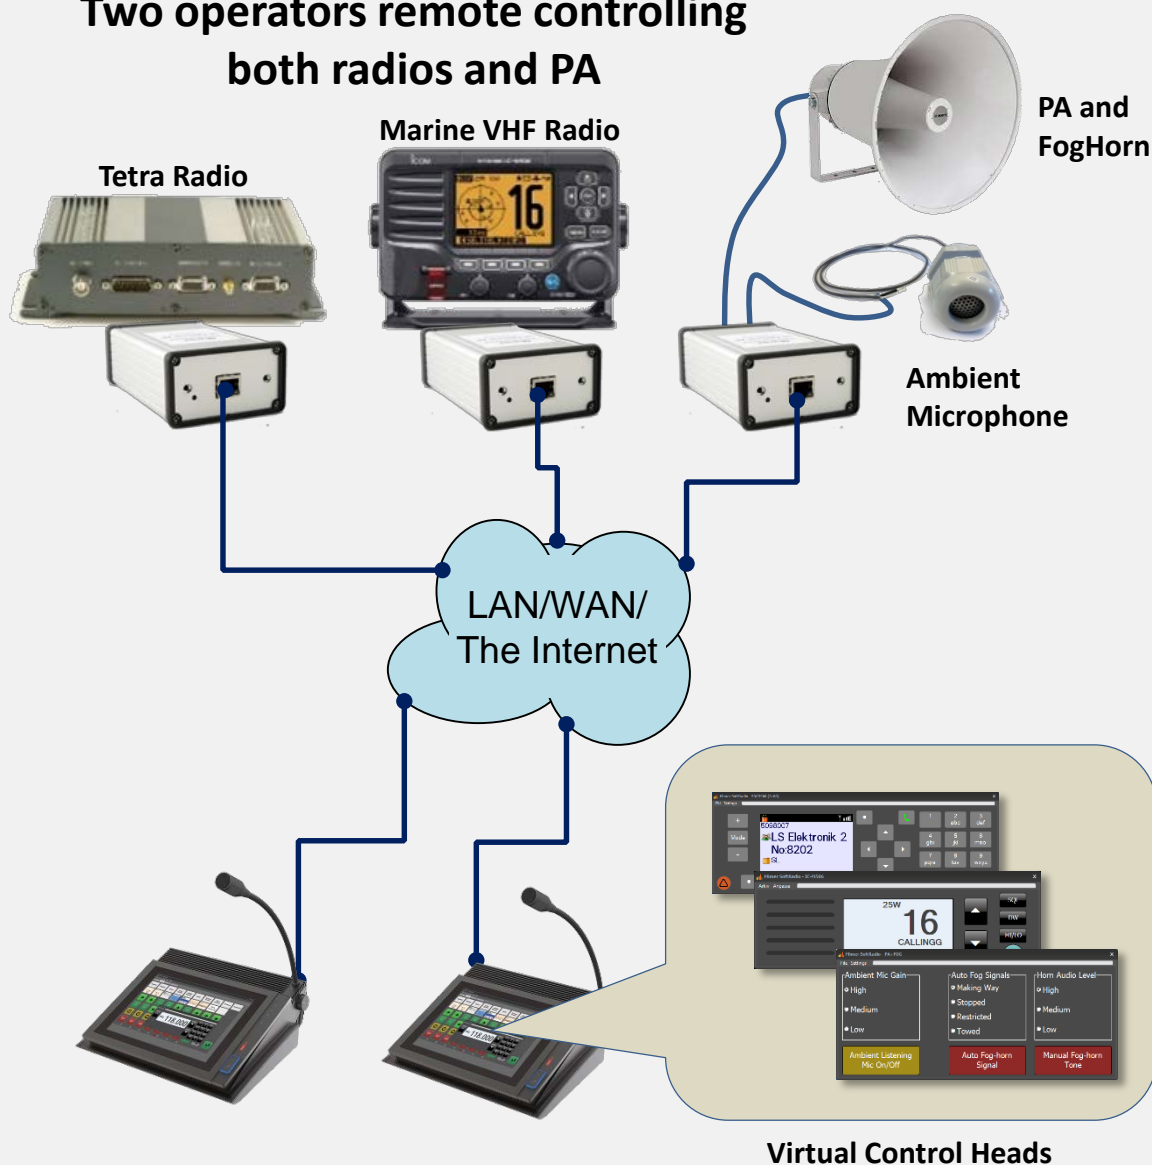

Two operators remote controlling both radios and PA

LS Elektronik AB
www.lse.se
+46-836 42 25

More information here:
www.lse.se/pa
www.lse.se/users