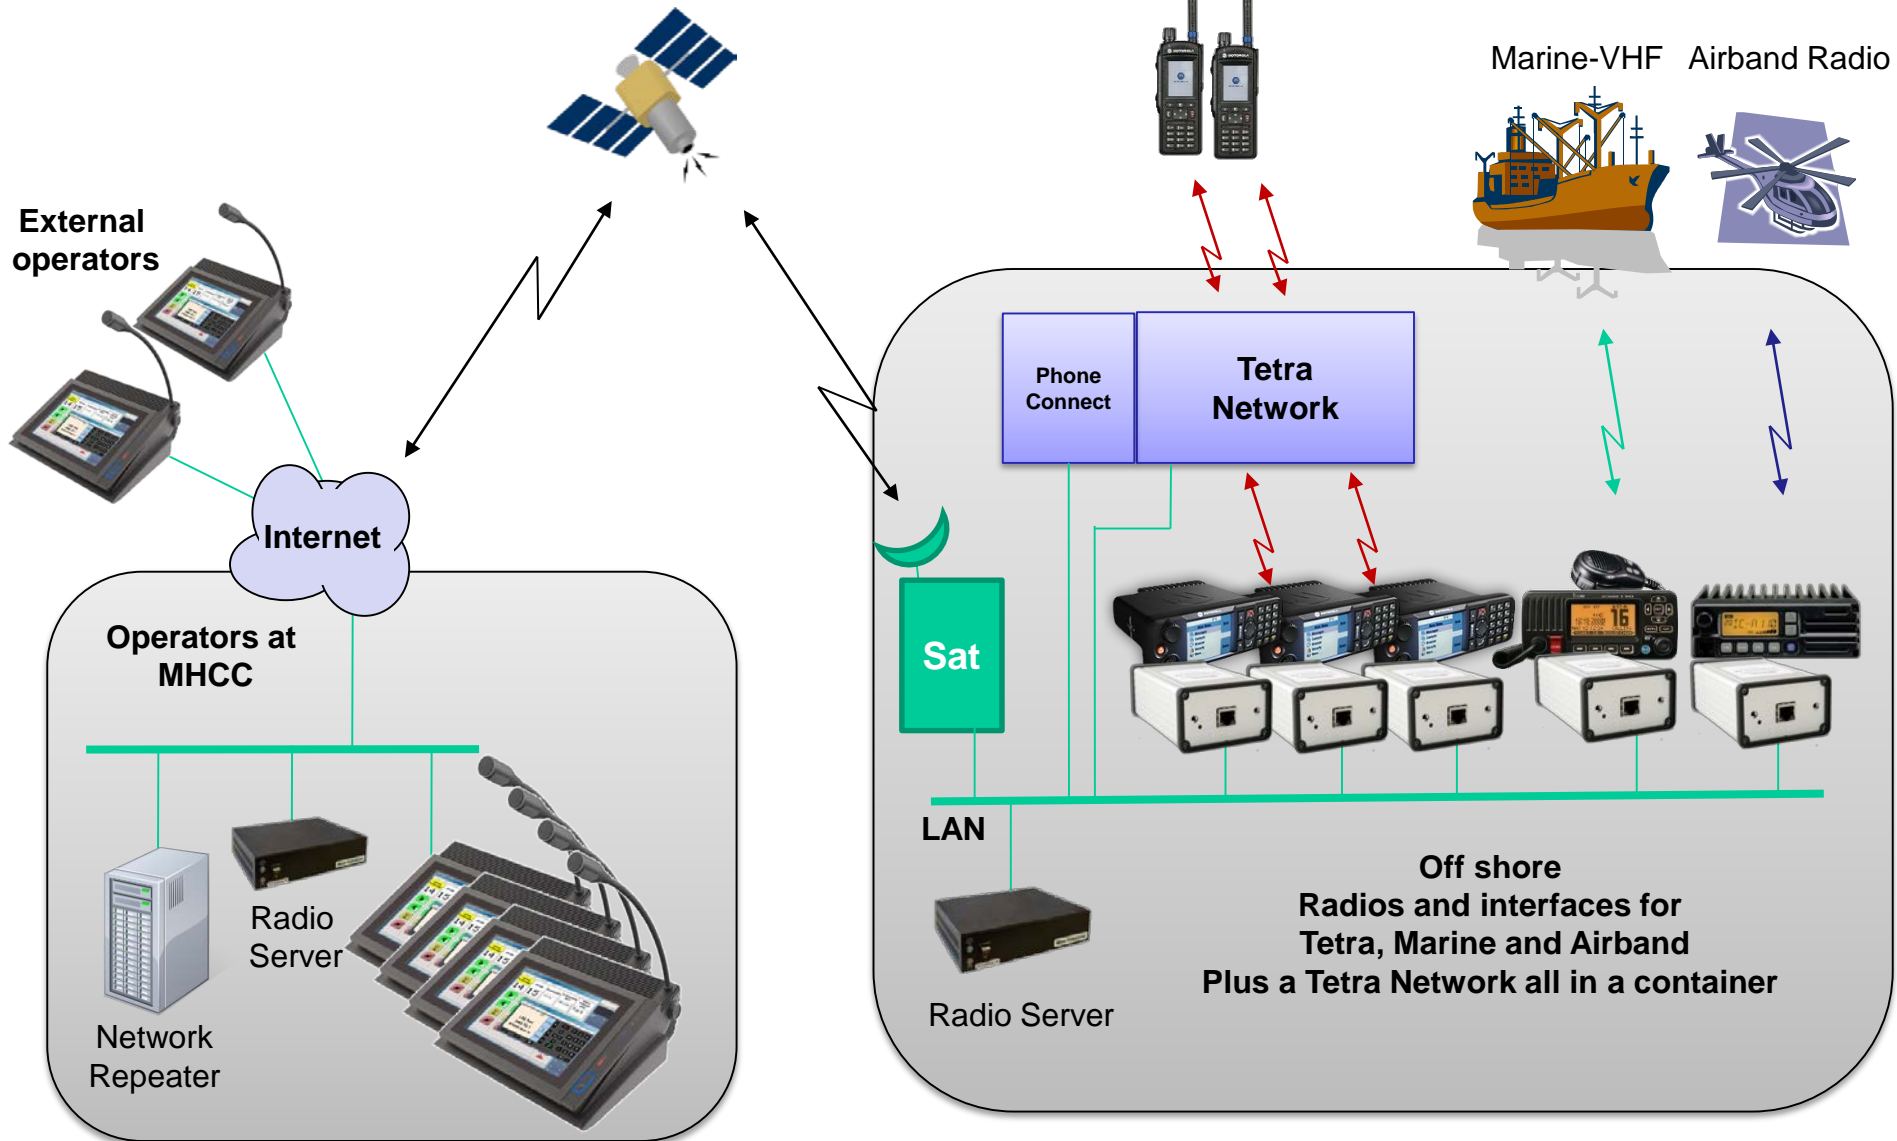

UHF Radio

Air-VHF

Marine-VHF

Dispatch Room

Operator PC's

Virtual Control Heads

Large industries

Three advanced radios

Five "one talkgroup only" radios

Operator

Casinos

Operator Center

Offshore industry

Wind power farms
Oil rigs

Windfarm

Command Control Vehicles

© Jan Schmidt 2013
www.brandforsvar.se

Analogue and Tetra radios

POTS and GSM phones

POTS

River Traffic Control

River Sava

3 x VHF Marine

7 Radio Sites

The Internet

RadioServer

Operator 1

NetworkRepeater
VoiceLog

Operator 2

SoftRadio with
Virtual control heads

Carriers

VHF Repeater