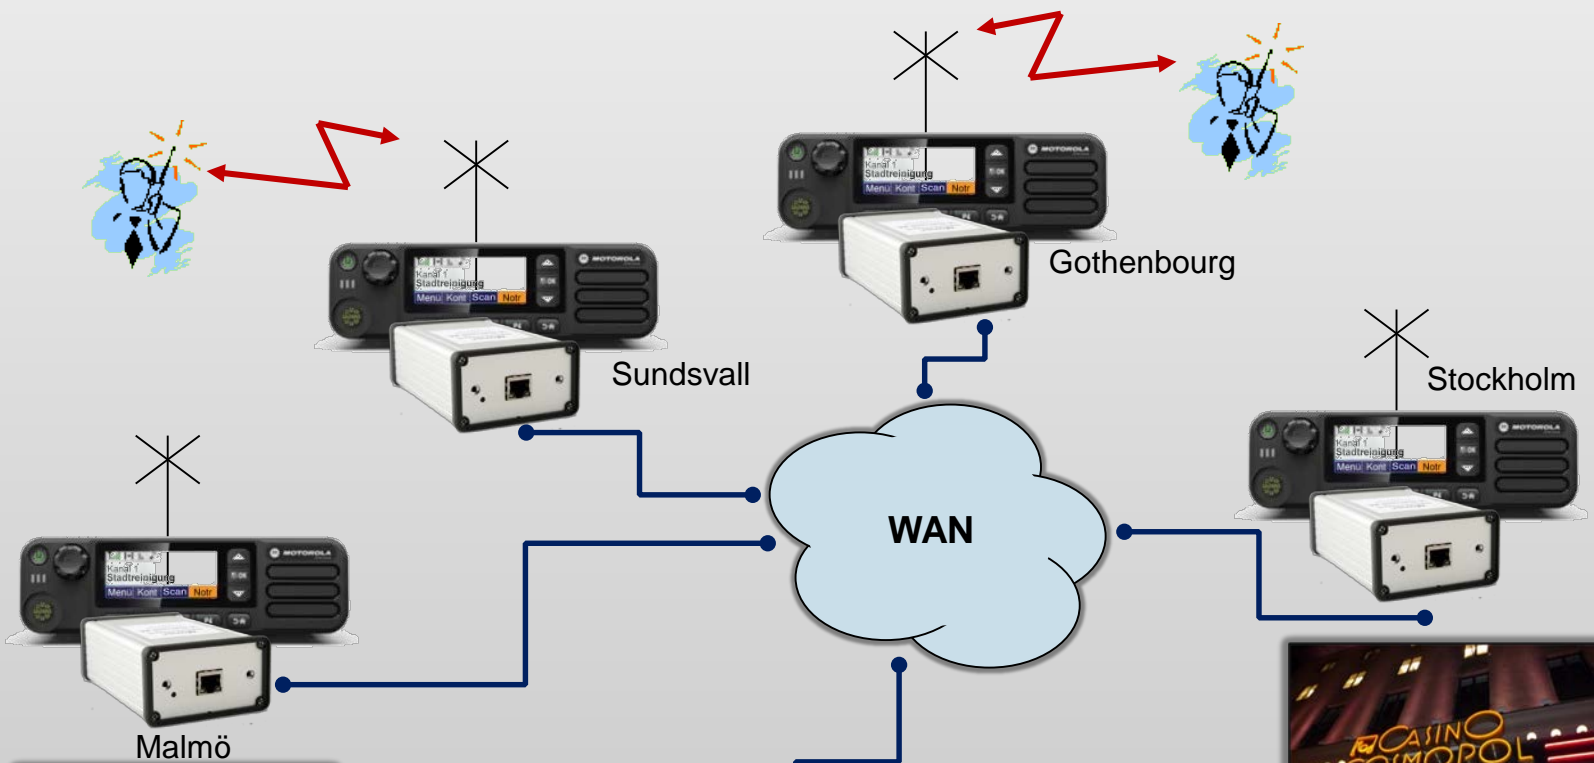

Operator Center