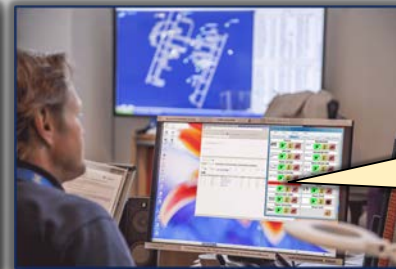

SoftLine Sepura

Example of remote control with the standard radio control head.

SoftLine MTM5500

Example of remote control with the standard radio control head and fibre connection.

Mimer SoftLine

A SoftLine can be connected so that you have a radio in one end and only speaker and microphone in the other.

Mimer Accessories

Airports

Tetra radio in service vehicle

SmartPhone on Pilot

Airband radio in plane

Other radio types at other airports

Operator Center

Virtual Control Head