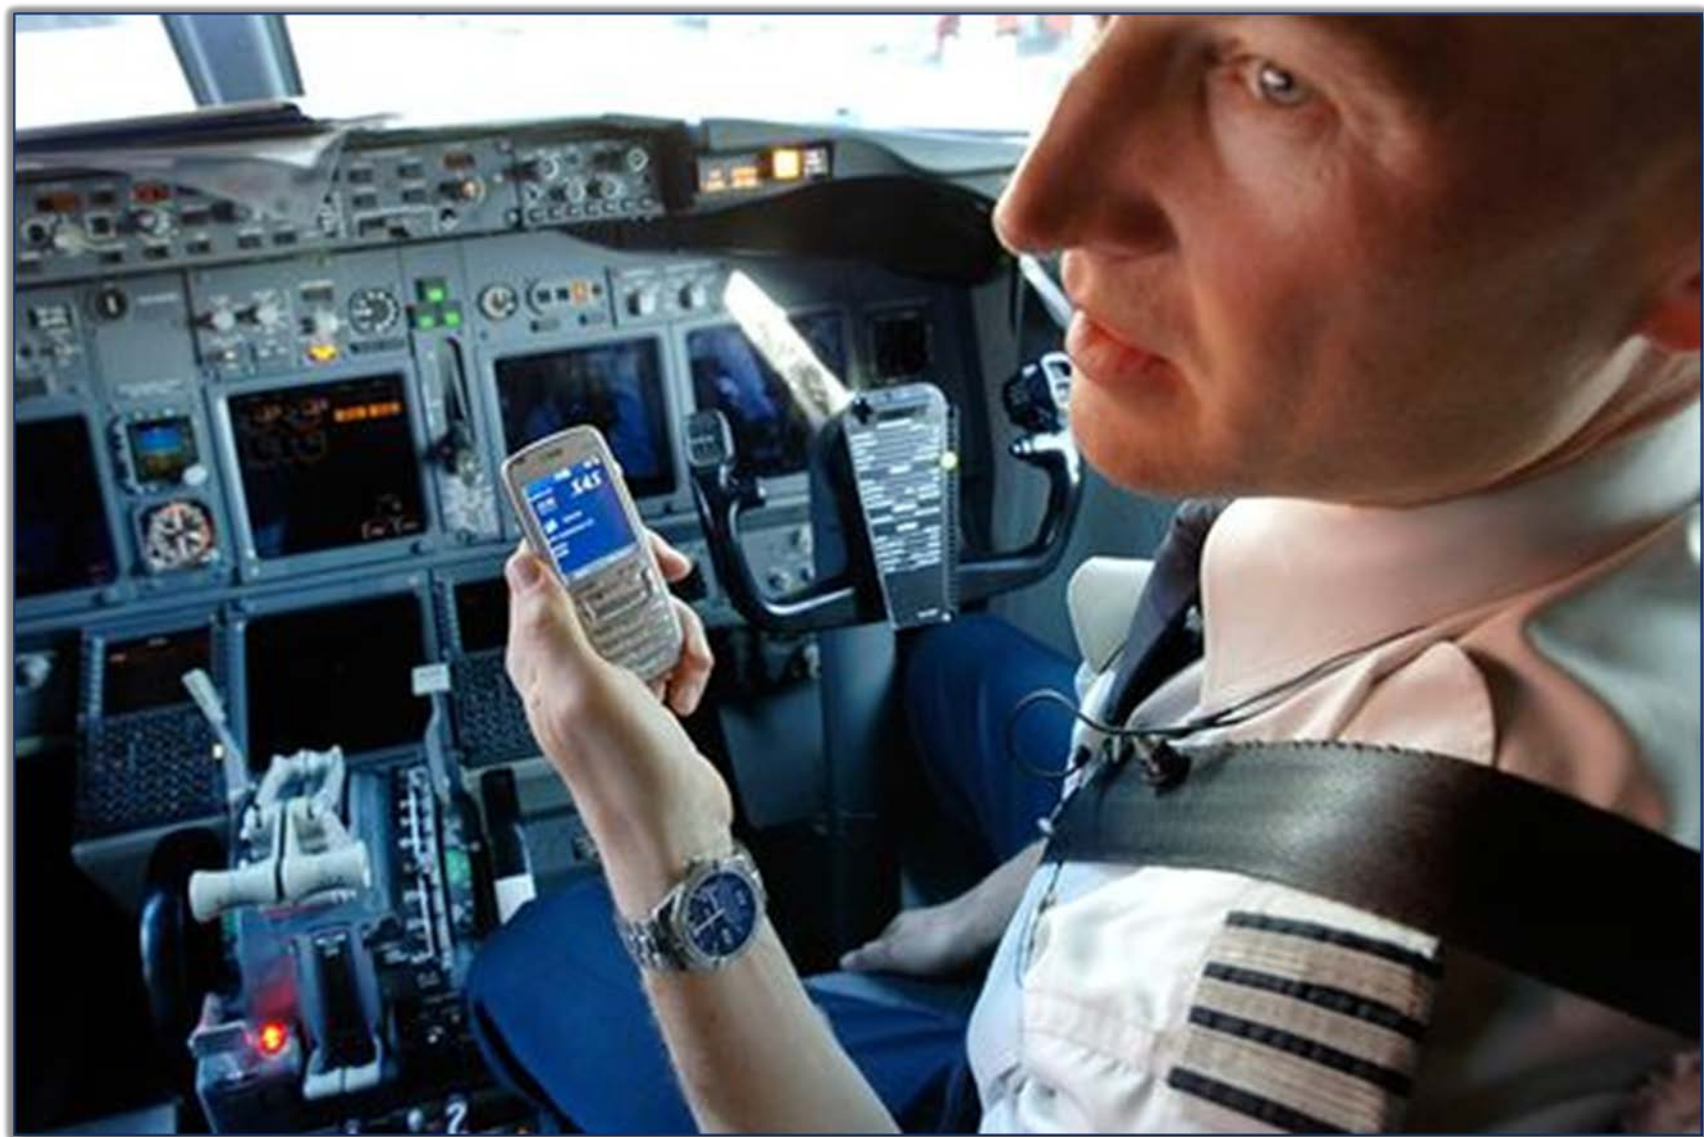

Mimer SoftRadio

Network Controlled Radio, Part 2

LS Elektronik AB

Mimer SoftLine

Mimer SoftLine gives you a virtual 4-wire line, I/O:s, a virtual RS232 and more.

Mimer SoftLine

**Example of cross patch between Tetra and Airband radio,
local or remote.**

SoftLine Sepura

Example of remote control with the standard radio control head.

SoftLine MTM5500

Example of remote control with the standard radio control head and fibre connection.

Mimer SoftLine

A SoftLine can be connected so that you have a radio in one end and only speaker and microphone in the other.

Mimer Accessories

Airports

Tetra radio in service vehicle

SmartPhone on Pilot

Airband radio in plane

Other radio types at other airports

Operator Center

Virtual Control Head