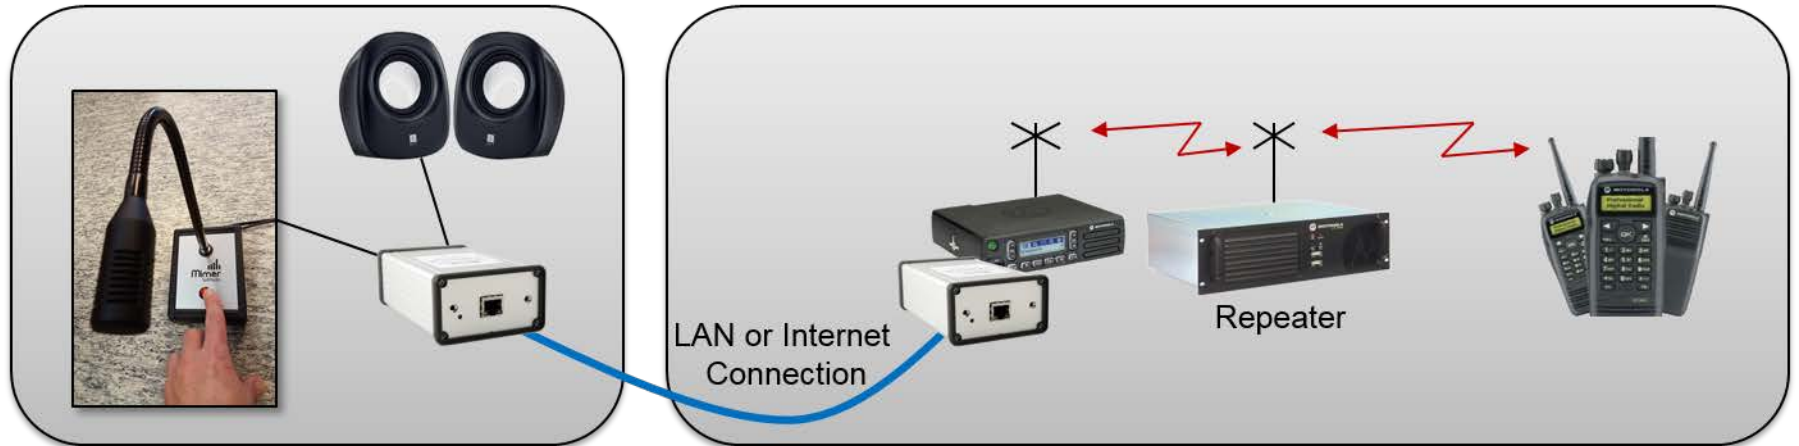

Mimer SoftRadio

Network Controlled Radio, Part 2

LS Elektronik AB

Mimer SoftLine

Mimer SoftLine gives you a virtual 4-wire line, I/O:s, a virtual RS232 and more.

Mimer SoftLine

**Example of cross patch between Tetra and Airband radio,
local or remote.**

SoftLine Sepura

Example of remote control with the standard radio control head.

SoftLine MTM5500

Example of remote control with the standard radio control head and fibre connection.

Mimer SoftLine

A SoftLine can be connected so that you have a radio in one end and only speaker and microphone in the other.