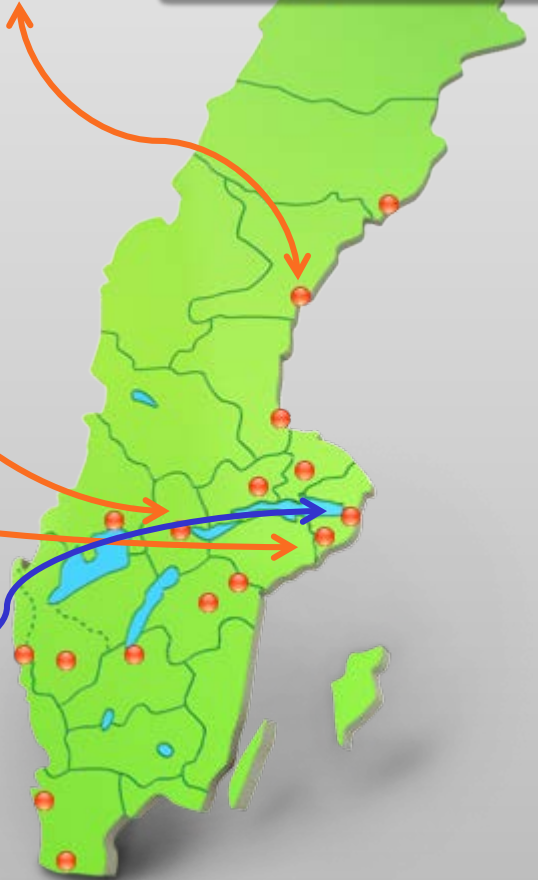

VHF

MB

MB Base station

Local Radio VHF

The Internet

LAN

Six operators

Virtual Control Heads

Buss Traffic Control

Örebro
Analygue 5-tone

Sundsvall
Tetra

Nyköping
Analygue 5-tone

Stockholm
Operator Center

Taxi

Luleå

Skellefteå