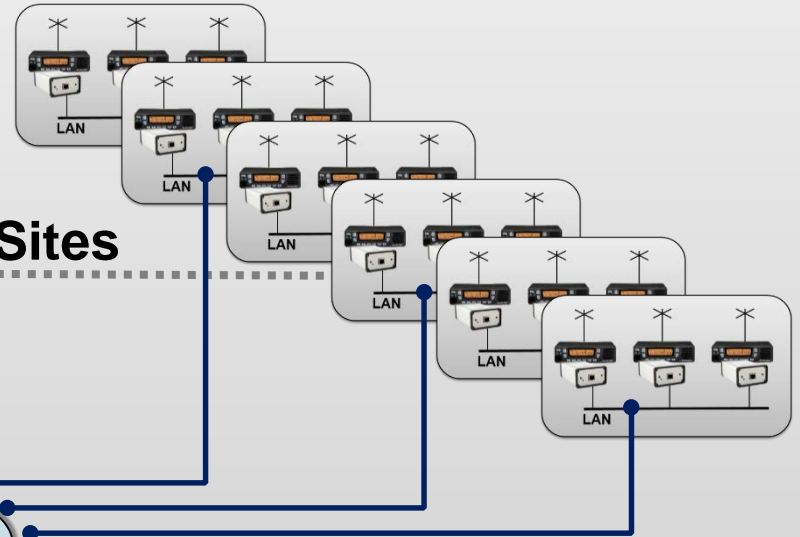

© Jan Schmidt 2013
www.brandforsvar.se

Analogue and Tetra radios

POTS and GSM phones

POTS

River Traffic Control

River Sava

3 x VHF Marine

7 Radio Sites

The Internet

RadioServer

Operator 1

NetworkRepeater
VoiceLog

Operator 2

SoftRadio with
Virtual control heads

Carriers

VHF Repeater

VHF

MB

MB Base station

Local Radio VHF

The Internet

LAN

Six operators

Virtual Control Heads