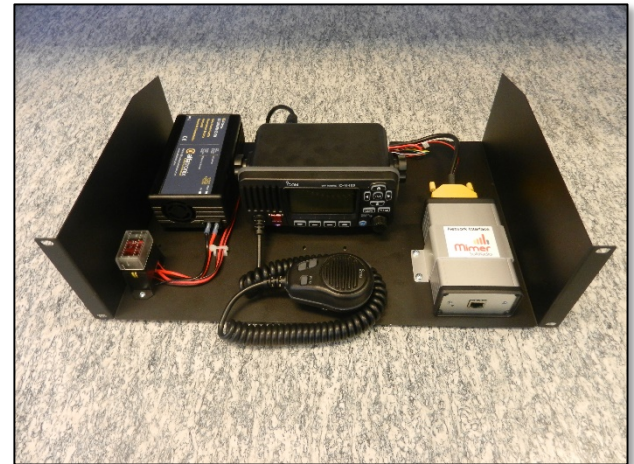

Mimer Accessories