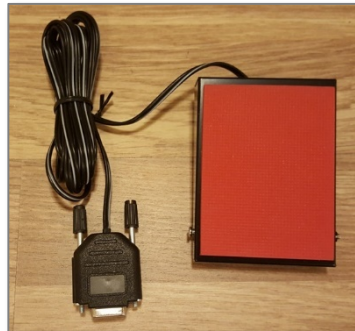

Mimer Accessories