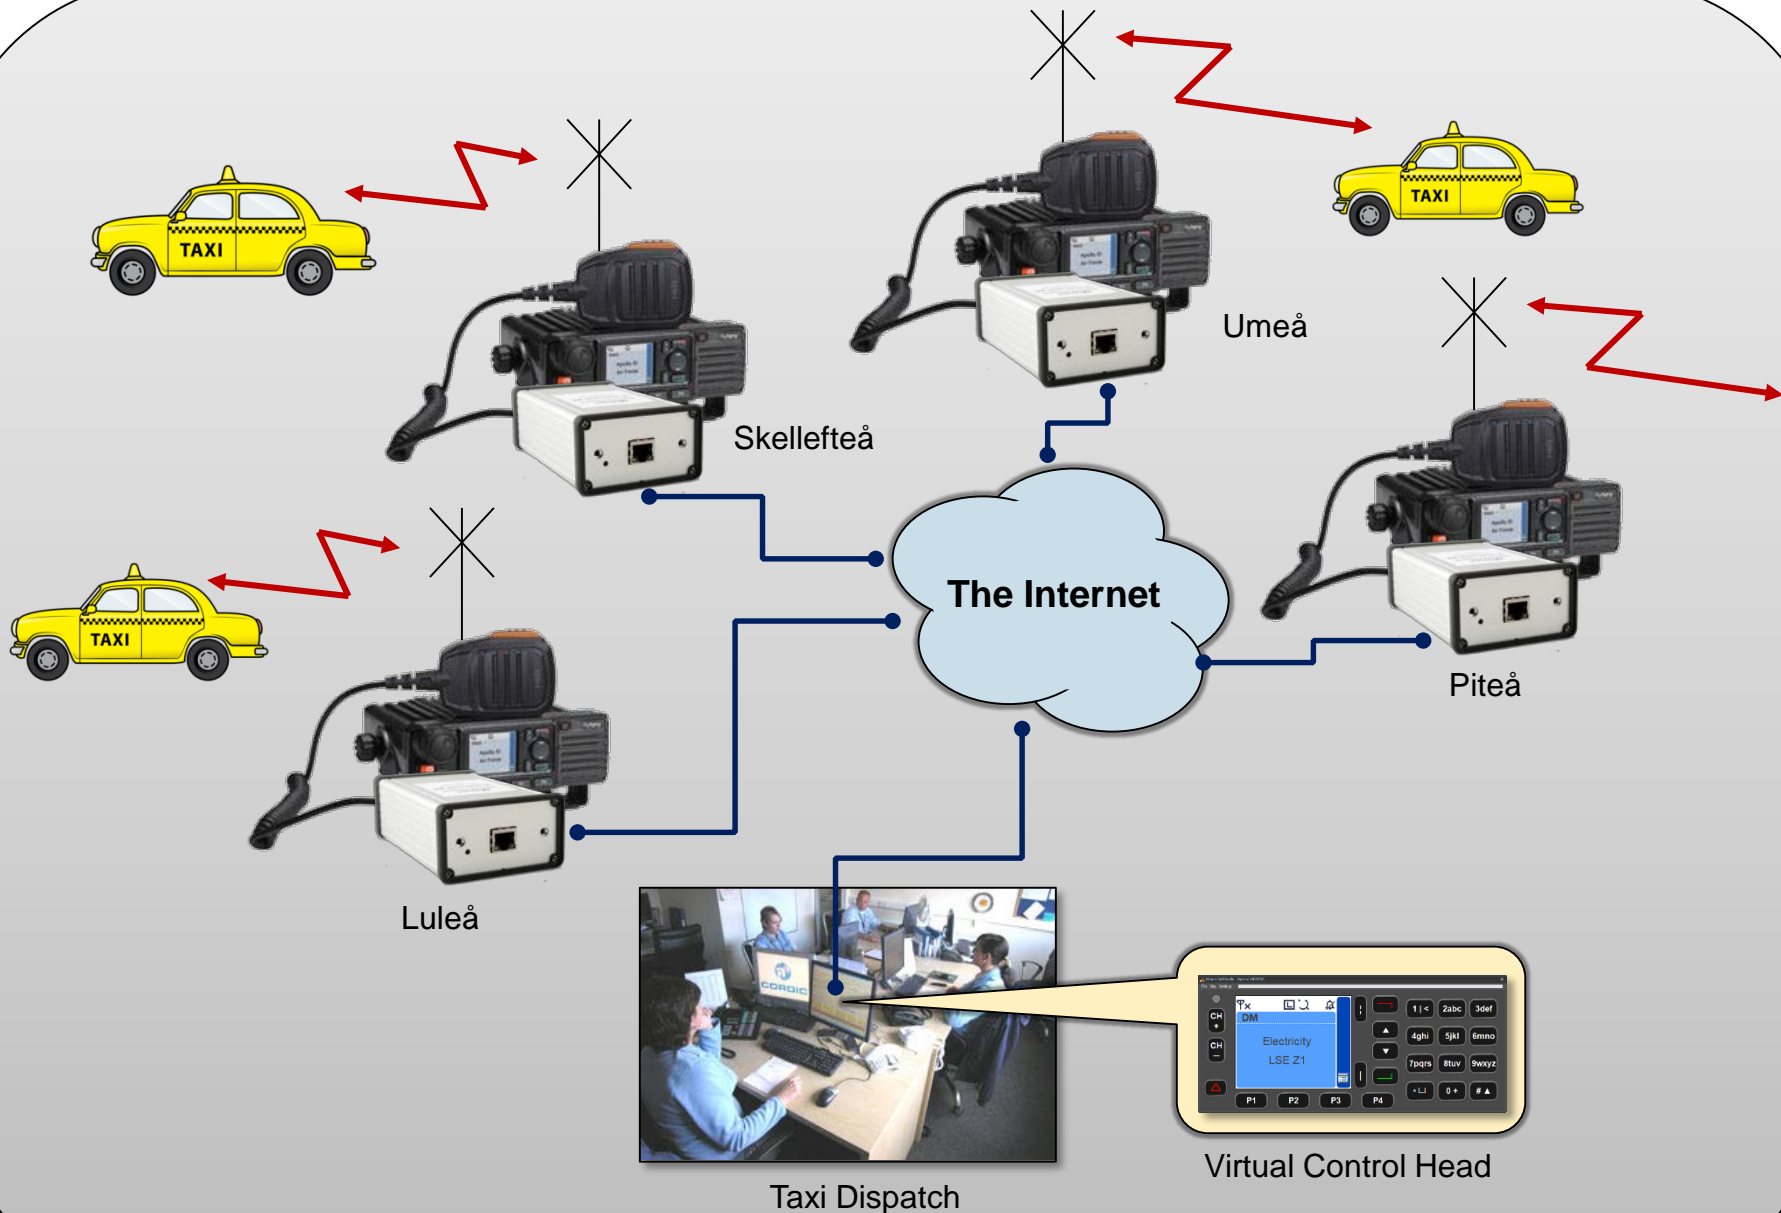

The Internet

RadioServer

Operator 1

NetworkRepeater
VoiceLog

Operator 2

SoftRadio with
Virtual control heads

Carriers

VHF Repeater

VHF

MB

MB Base station

Local Radio VHF

The Internet

LAN

Six operators

Virtual Control Heads

Buss Traffic Control

Örebro
Analygue 5-tone

Sundsvall
Tetra

Nyköping
Analygue 5-tone

Stockholm
Operator Center

Taxi

Luleå

Skellefteå