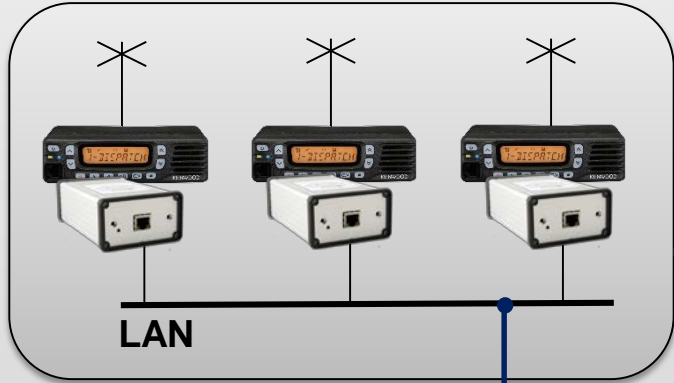

© Jan Schmidt 2013
www.brandforsvar.se

Analogue and Tetra radios

POTS and GSM phones

POTS

River Traffic Control

River Sava

3 x VHF Marine

7 Radio Sites