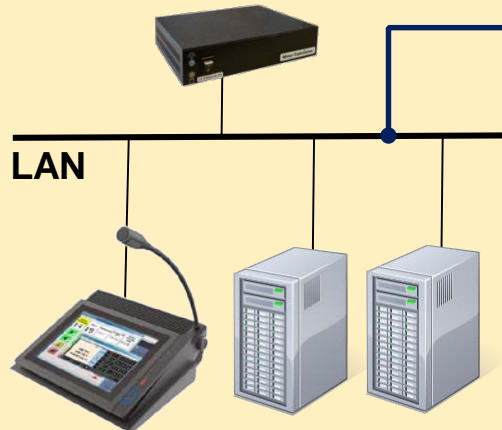

© Jan Schmidt 2013
www.brandforsvar.se

Analogue and Tetra radios

POTS and GSM phones

POTS

River Traffic Control

River Sava

3 x VHF Marine

7 Radio Sites

The Internet

RadioServer

Operator 1

NetworkRepeater
VoiceLog

Operator 2

SoftRadio with
Virtual control heads

Carriers

VHF Repeater