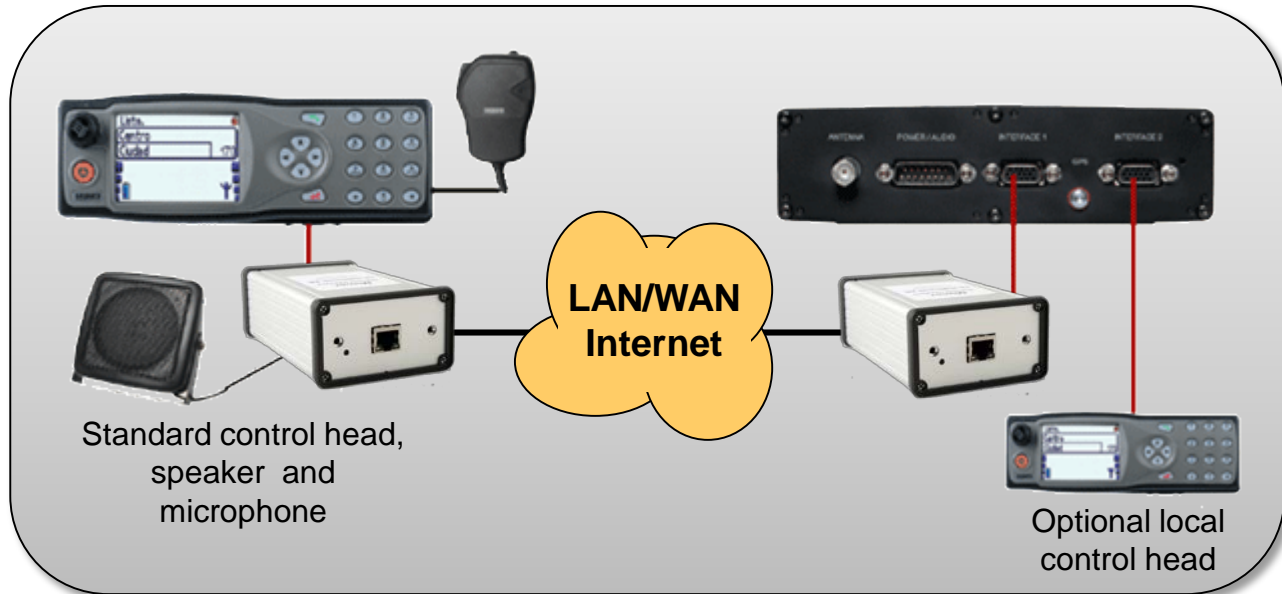

Mimer SoftRadio

Network Controlled Radio, Part 2

LS Elektronik AB

Mimer SoftLine

Mimer SoftLine gives you a virtual 4-wire line, I/O:s, a virtual RS232 and more.

Mimer SoftLine

**Example of cross patch between Tetra and Airband radio,
local or remote.**

SoftLine Sepura

Example of remote control with the standard radio control head.

SoftLine MTM5500

Example of remote control with the standard radio control head and fibre connection.

Mimer SoftLine

A SoftLine can be connected so that you have a radio in one end and only speaker and microphone in the other.