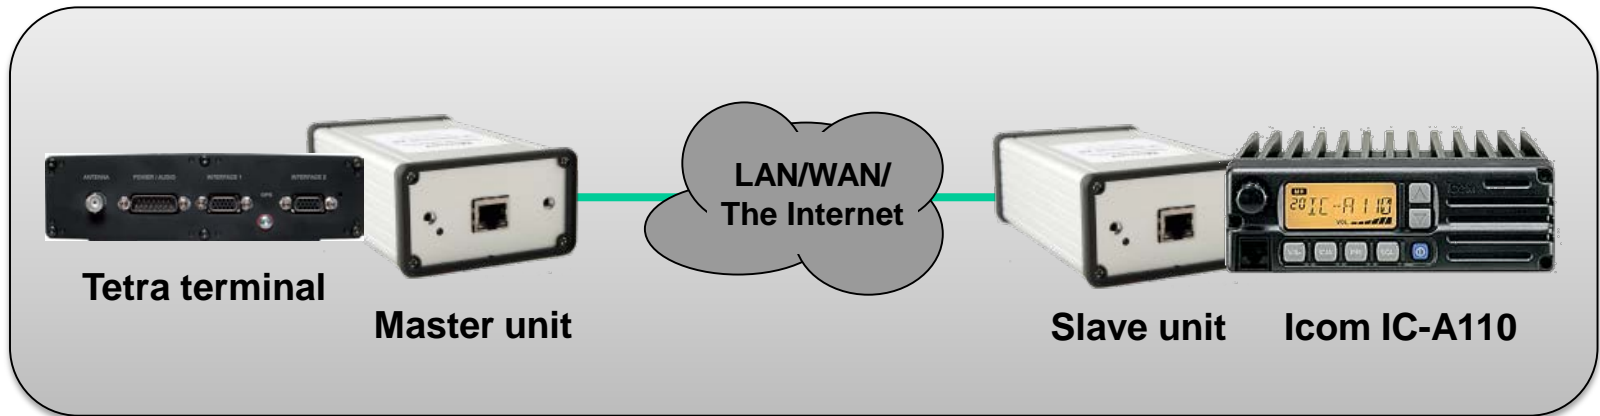

Mimer SoftRadio

Network Controlled Radio, Part 2

LS Elektronik AB

Mimer SoftLine

Mimer SoftLine gives you a virtual 4-wire line, I/O:s, a virtual RS232 and more.

Mimer SoftLine

**Example of cross patch between Tetra and Airband radio,
local or remote.**

SoftLine Sepura

Example of remote control with the standard radio control head.

SoftLine MTM5500

Example of remote control with the standard radio control head and fibre connection.

Mimer SoftLine

A SoftLine can be connected so that you have a radio in one end and only speaker and microphone in the other.

Eight Tetra Radios
For ground communication

Eight Airband Radios
For ground to air communication

The new terminal at Bangalore Airport

11 Operators

Coast Guard

Radios in mast

Tetra Radios

Marine VHF Radios