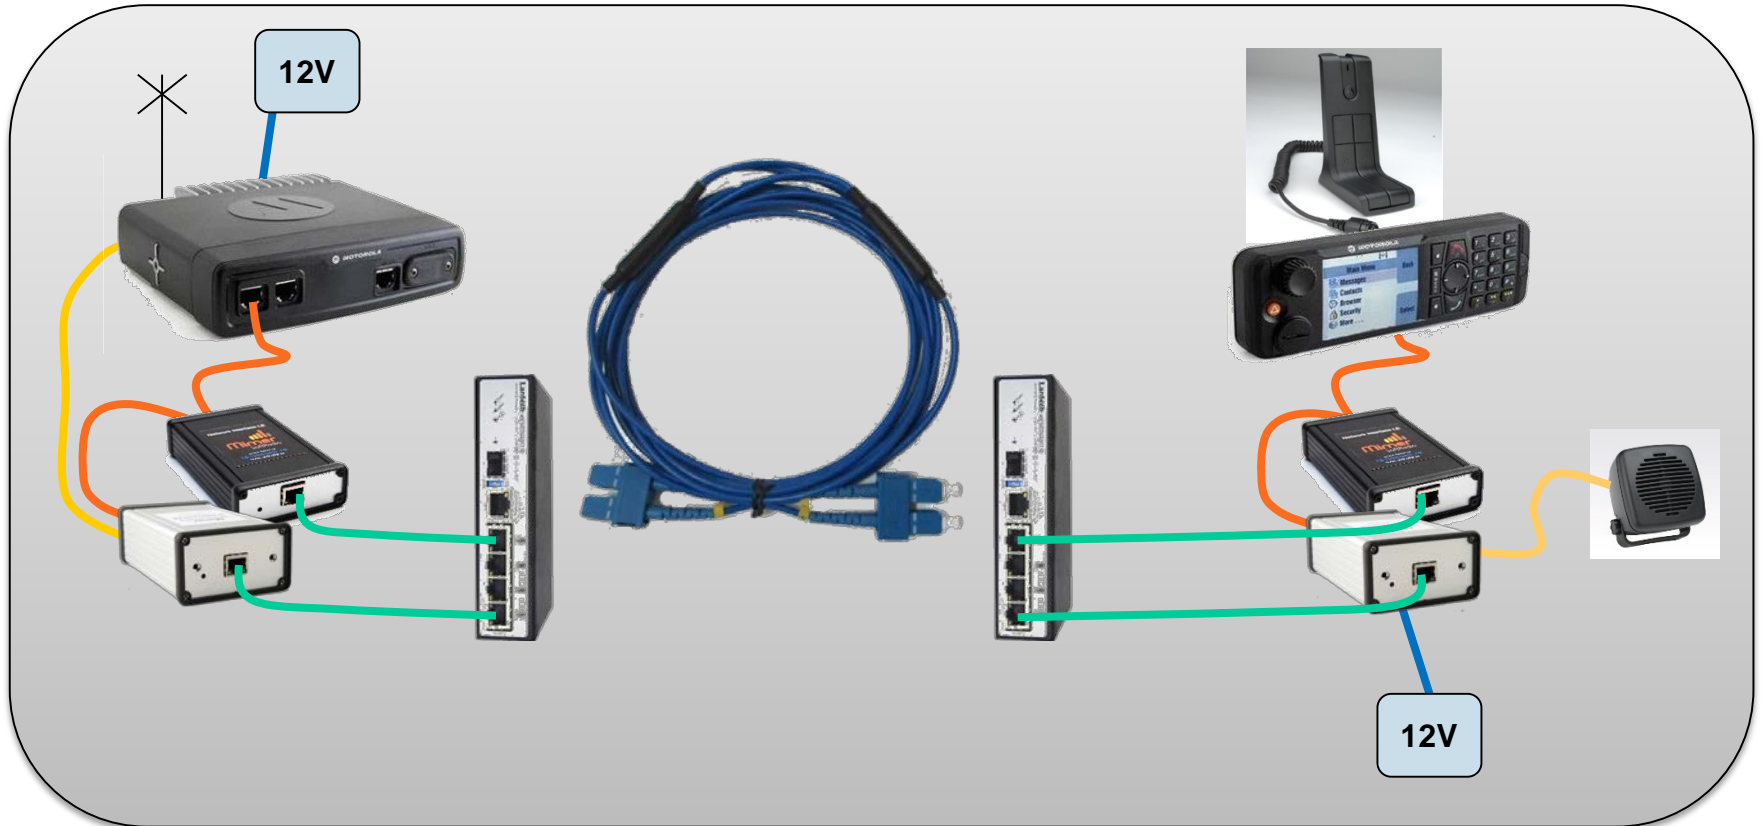

Mimer SoftRadio

Network Controlled Radio, Part 2

LS Elektronik AB

Mimer SoftLine

Mimer SoftLine gives you a virtual 4-wire line, I/O:s, a virtual RS232 and more.

Mimer SoftLine

**Example of cross patch between Tetra and Airband radio,
local or remote.**

SoftLine Sepura

Example of remote control with the standard radio control head.

SoftLine MTM5500

Example of remote control with the standard radio control head and fibre connection.

Mimer SoftLine

A SoftLine can be connected so that you have a radio in one end and only speaker and microphone in the other.