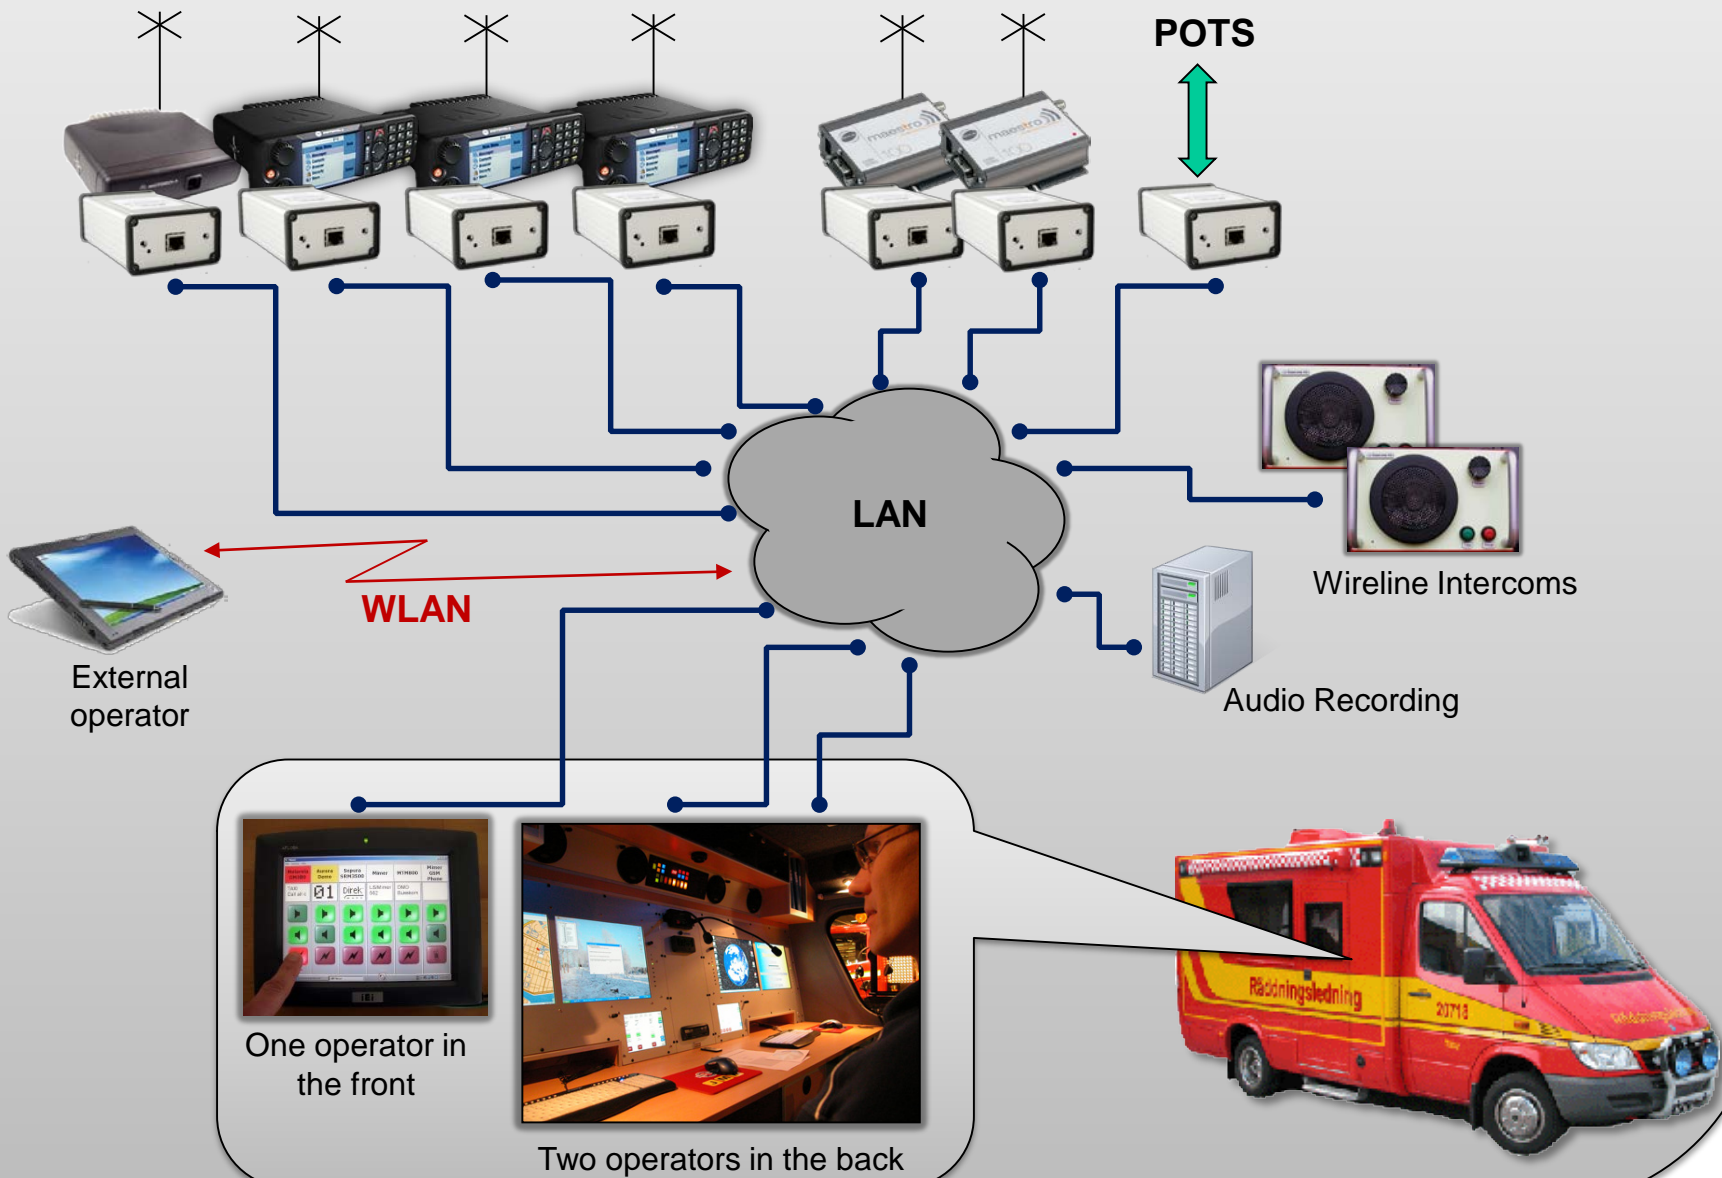

UHF Radio

Air-VHF

Marine-VHF

Dispatch Room

Operator PC's

Virtual Control Heads

Large industries

Three advanced radios

Five "one talkgroup only" radios

Operator

Casinos

Operator Center

Offshore industry

Wind power farms
Oil rigs

Windfarm

Command Control Vehicles

© Jan Schmidt 2013
www.brandforsvar.se

Analogue and Tetra radios

POTS and GSM phones

POTS

River Traffic Control

River Sava

3 x VHF Marine

7 Radio Sites

The Internet

RadioServer

Operator 1

NetworkRepeater
VoiceLog

Operator 2

SoftRadio with
Virtual control heads

Carriers

VHF Repeater