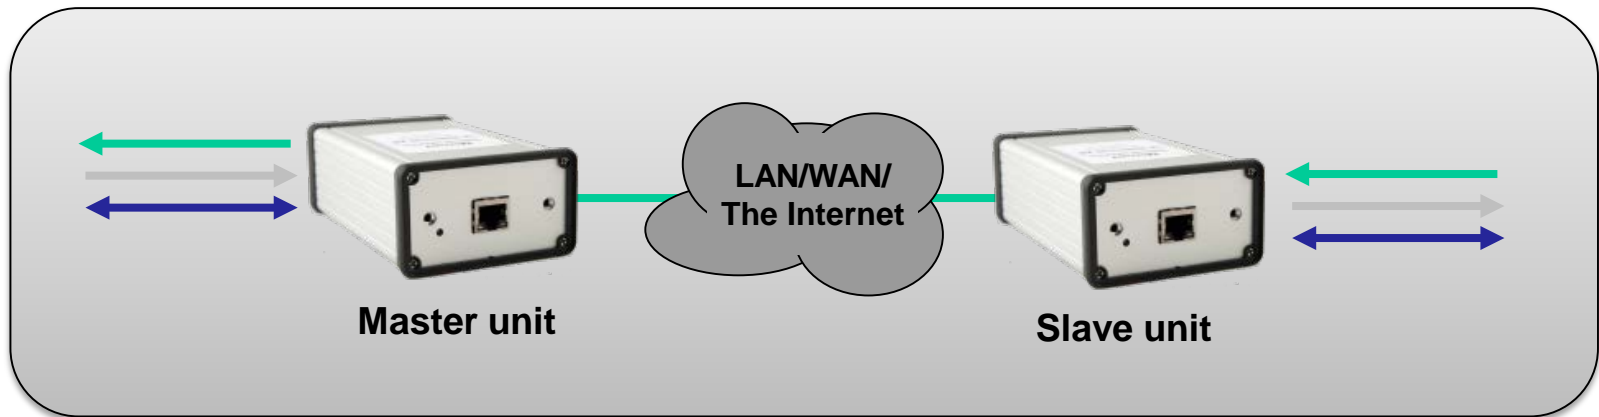

Mimer SoftRadio

Network Controlled Radio, Part 2

LS Elektronik AB

Mimer SoftLine

Mimer SoftLine gives you a virtual 4-wire line, I/O:s, a virtual RS232 and more.

Mimer SoftLine

**Example of cross patch between Tetra and Airband radio,
local or remote.**

SoftLine Sepura

Example of remote control with the standard radio control head.

SoftLine MTM5500

Example of remote control with the standard radio control head and fibre connection.

Mimer SoftLine

A SoftLine can be connected so that you have a radio in one end and only speaker and microphone in the other.