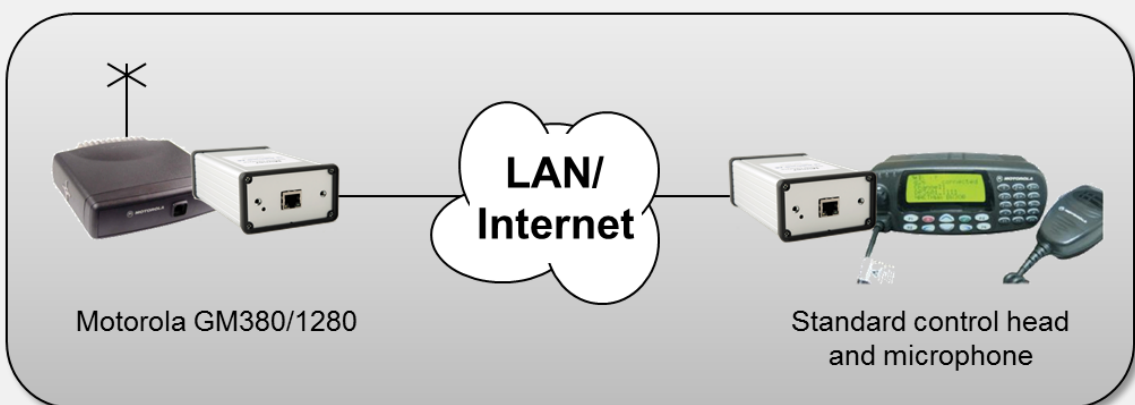

## Mimer SoftLine Motorola

**Mimer SoftLine Motorola** gives you the ability to remote control a Motorola GM-series radio over long distances.

In situations where you need to remote control a radio over a long distance but don't want to have a PC as the dispatcher's interface. Mimer SoftLine Motorola will give you the option to place the radio at one end of a TP-cable and the control head at the other end. With the help of LAN/WAN/Internet infrastructure you may place the radio anywhere in the world and the dispatcher at another remote place.

There are also installation situations where copper wire can't be used between radio and control head. With this solution you can solve the problem by using a fibre converter.

*Example of set up with radio and control panel separated*