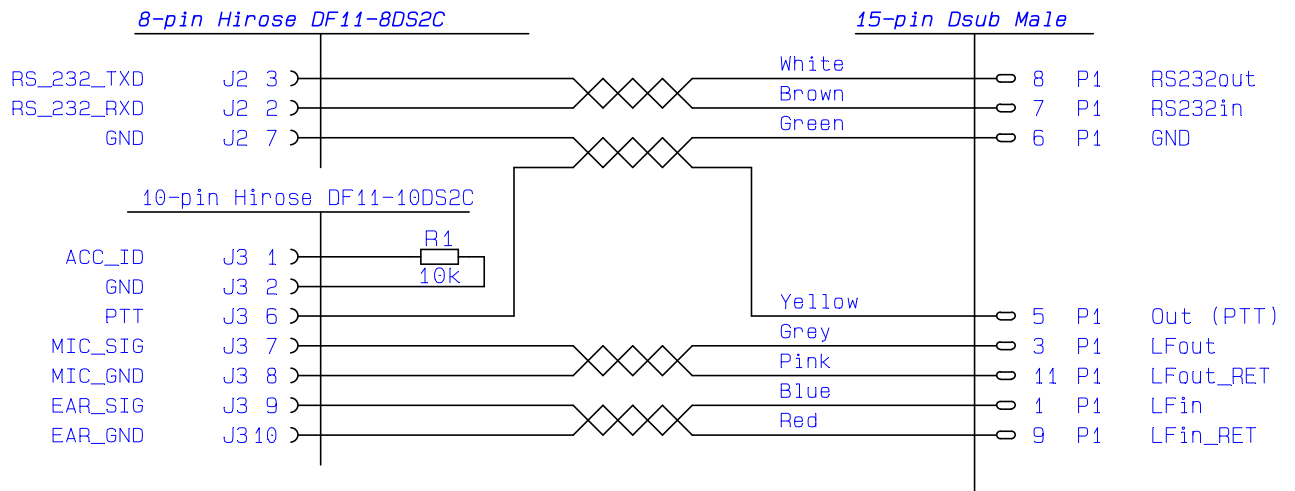

Sepura SRG3500 Tranceiver

Crosspatch Interface

Seen from cable entry

| | | |
|--------------------------------------|-----------------|------------------|
| Cable X-Link MK2 | Drawn by NEB | Page no 1 |
| Document For SRG3900 Control Head | Rev A | Date 24-09-16 |
| LS Elektronik AB | | Nr 3351-05 |