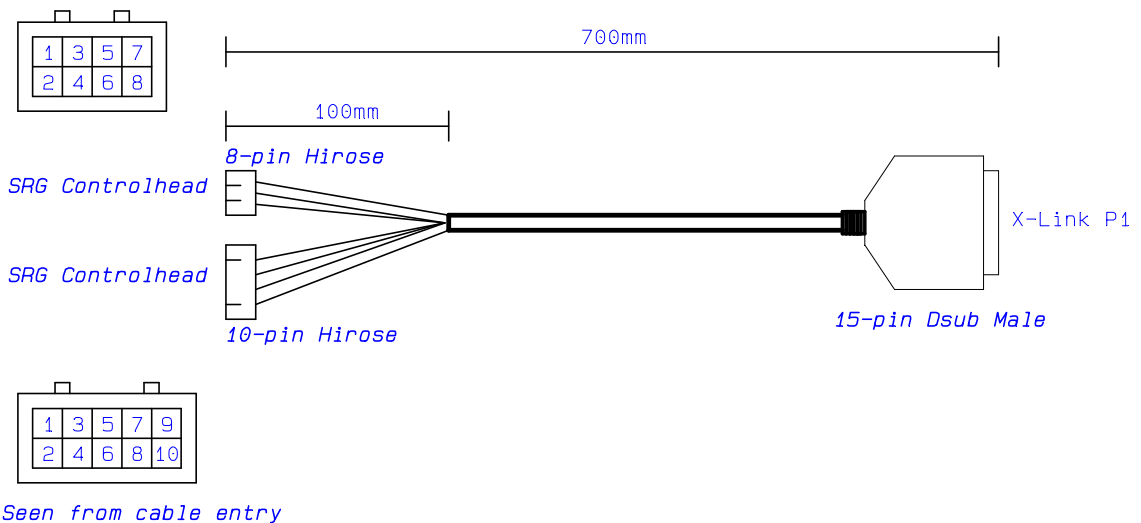

Sepura SRG3500 Tranceiver

Crosspatch Interface

Seen from cable entry

| | | |
|--------------------------------------|-----------------|------------------|
| Cable X-Link MK2 | Drawn by NEB | Page no 1 |
| Document For SRG3900 Control Head | Rev A | Date 24-09-16 |
| LS Elektronik AB | | Nr 3351-05 |