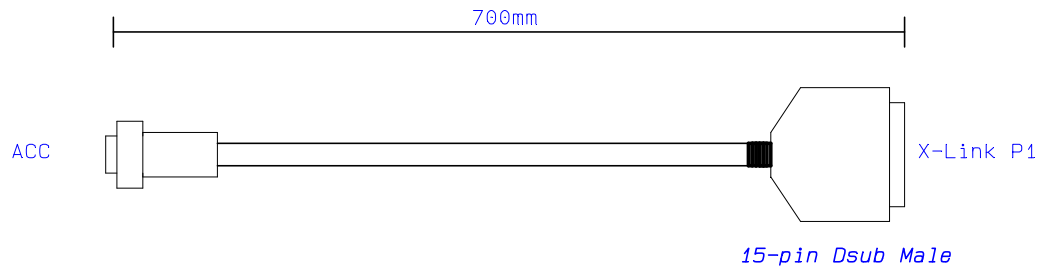

*Sailor6258 / 6222*

*10 pin Circular female*

*X-Link*

*15-pin Dsub Male*

Connector seen from cable entry

Cable X-Link	Drawn by NEB	Page no 1
Document Sailor 6258/6222	Rev A	Date 23-03-06
	Nr	
LS Elektronik AB	3356-05	