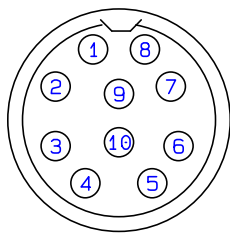

*Sailor6258 / 6222*

*10 pin Circular female*

*X-Link*

*15-pin Dsub Male*

Connector seen from cable entry

Cable X-Link	Drawn by NEB	Page no 1
Document Sailor 6258/6222	Rev A	Date 23-03-06
	Nr	
LS Elektronik AB	3356-05	